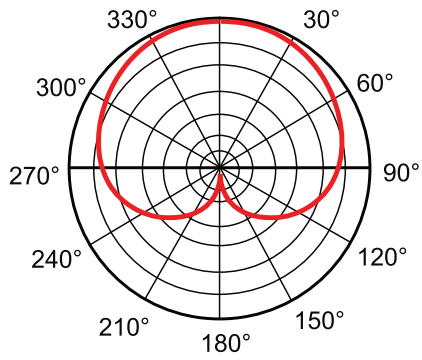

Product Features:

Dimensions		19 x 388 mm (Ø x L) (CMX215/30)
		19 x 538 mm (Ø x L) (CMX215/45)
		19 x 638 mm (Ø x L) (CMX215/55)
Weight		0.070 kg
Colours		Black
Accessories	Included	Windscreen (MWS200/B)
	Optional	APM base
		CMA350 microphone shock mount

Variants:

- CMX215/30 - 30 cm version
- CMX215/45 - 45 cm version
- CMX215/55 - 55 cm version

Shipping & Ordering:

Packaging

Cardboard box

Acoustical data graphs:

Polar pattern:

Cardioid Polar Pattern