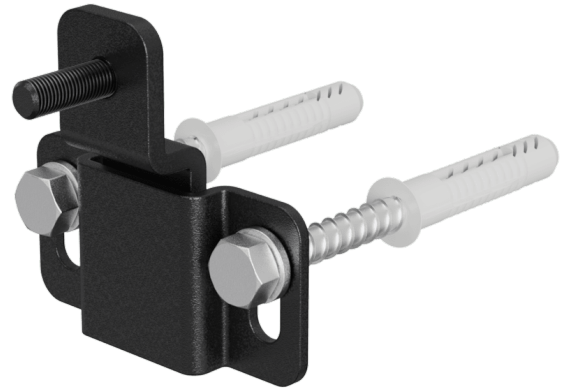

Product information:

The MBK102 is a mounting bracket that can be used to mount different kinds of bass cabinets with a limited size and weight. The simple, nevertheless very efficient principle provides an easy and quick installation. It is based on two protruding wall brackets and an L-bracket which have to be installed against the wall on the desired location. Two metal hooks and a rubber foot have to be fixed to the provided points on the bass cabinet, using the included screws. Subsequently, the metal hooks have to be hooked into the protruding part of the wall brackets while the rubber foot slides over the L-bracket, preventing accidental lift-out of the cabinet.

Variants:

- MBK102/B - Black version