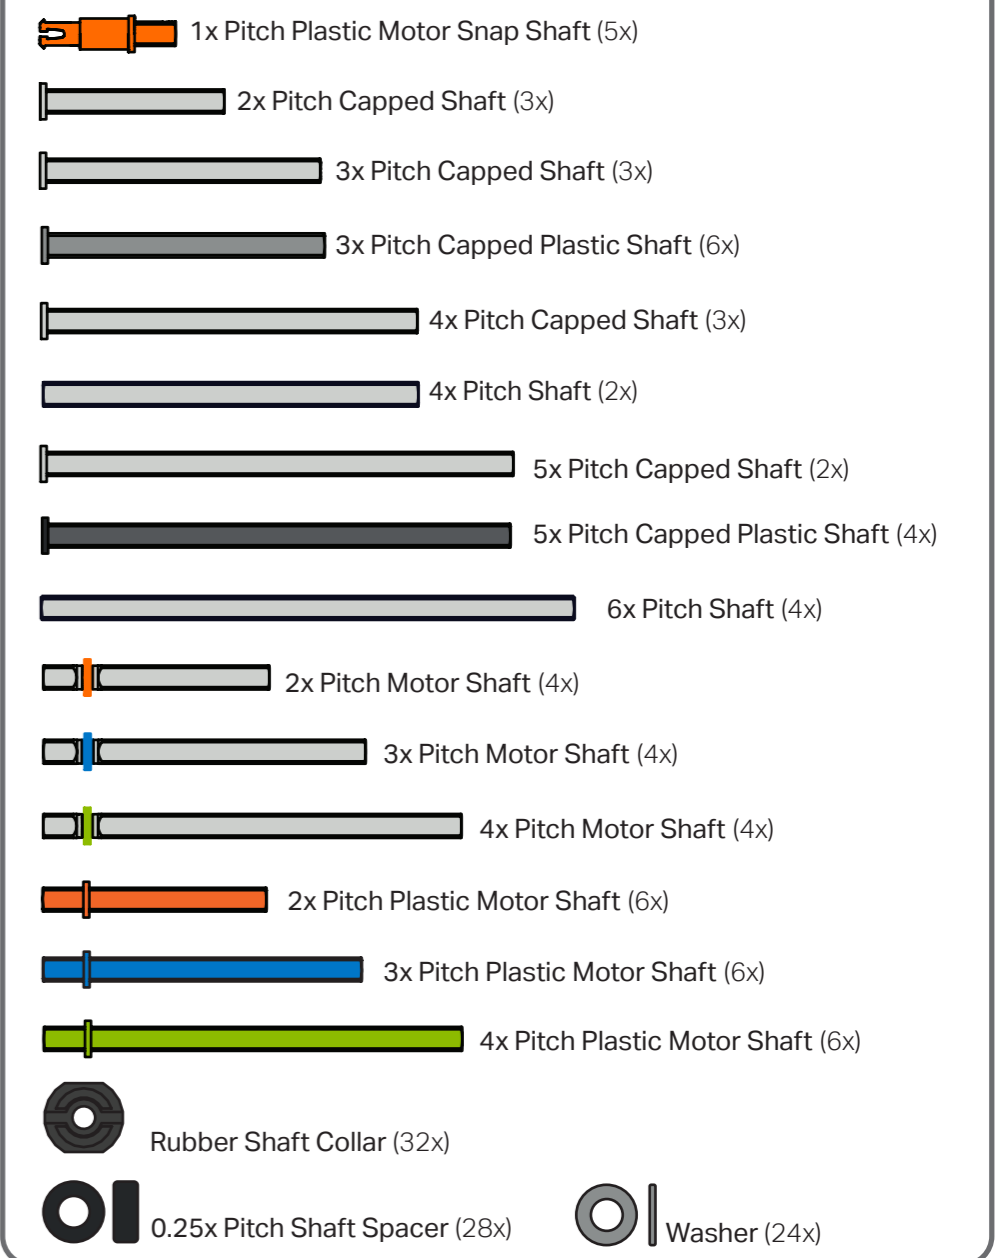

Electronics

Specialty Parts

Connectors

Pins & Standoffs

Shafts

Wheels

Beams & Plates

Gears

Sprockets & Chain