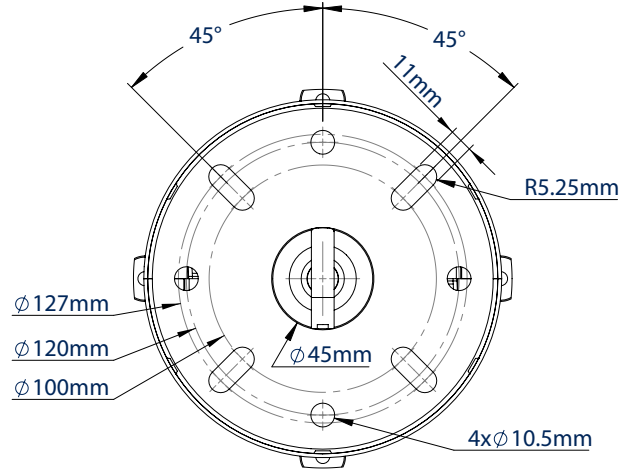

TOP VIEW / CEILING PLATE