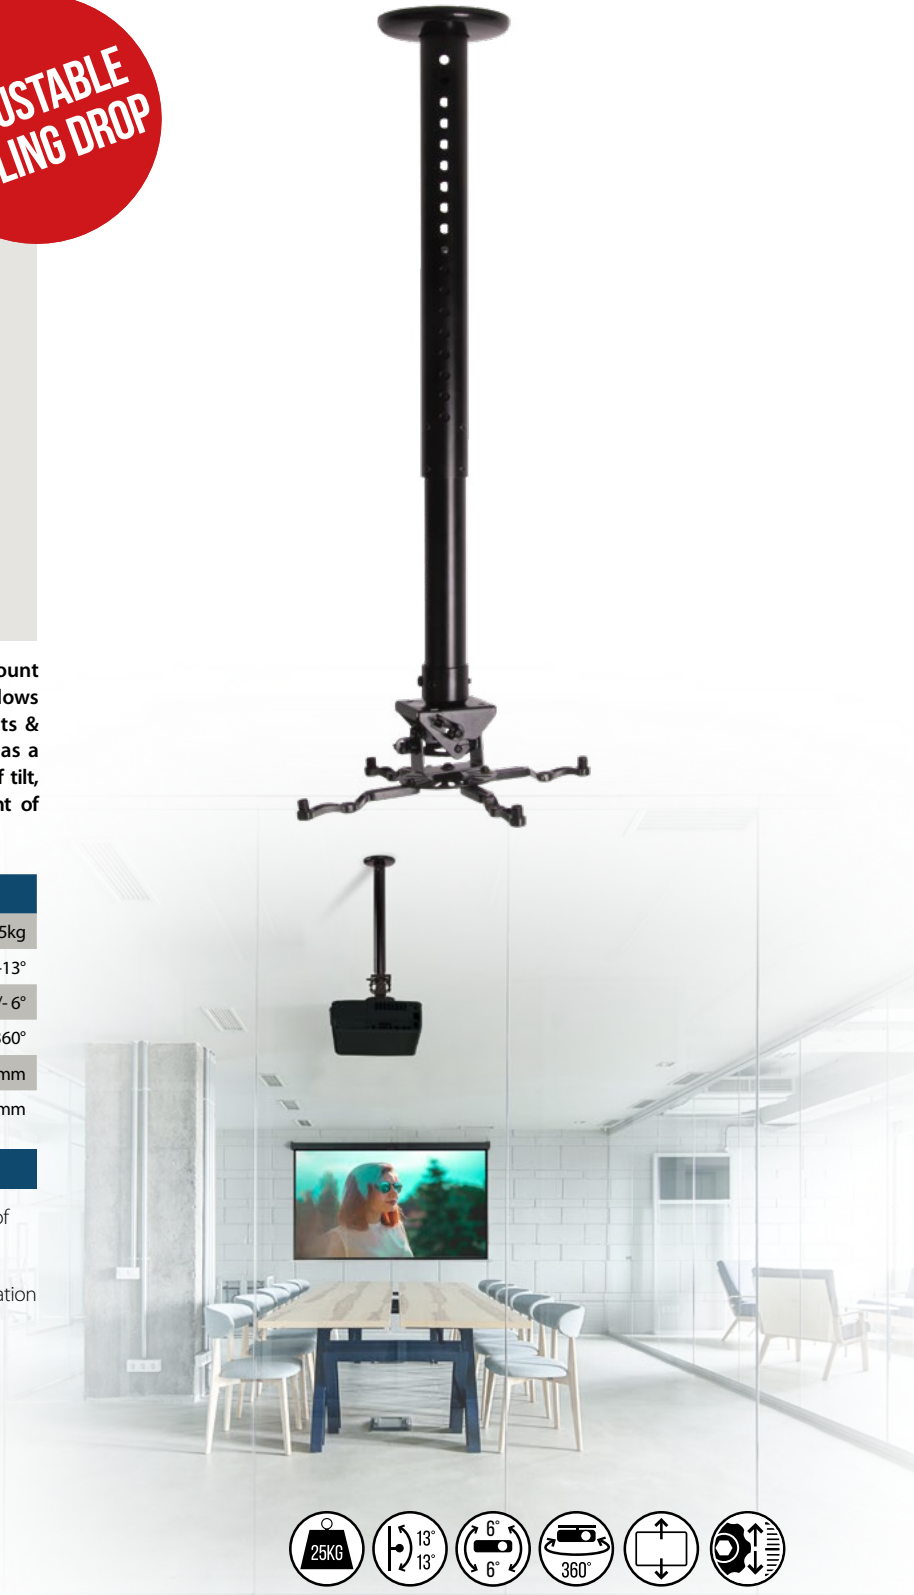

B-TECH AV MOUNTS™

ADJUSTABLE  
 CEILING DROP

## ADJUSTABLE DROP PROJECTOR CEILING MOUNT WITH MICRO-ADJUSTMENT

The BT899-AD is a ceiling mounted, universal projector mount designed to mount projectors up to 25kg. The BT899-AD allows the projector to be lowered or raised in 25mm increments & securely fastened at the desired height. The BT899-AD has a maximum drop of 1143mm & features easy adjustment of tilt, yaw & roll plus optional micro-adjustment makes alignment of projections quick & simple.

### SPECIFICATION

Max load	25kg
Tilt (pitch)	+/- 13°
Roll	+/- 6°
Yaw	360°
Adjustable ceiling drop	743-1143mm
Max distance between fixings	370mm

### FEATURES

- Adjustable drop in 25mm increments for the perfect positioning of projector height
- Integrated cable management for smart installation
- Security locking screws and Allen key provided for a secure installation
- Unique 'Carousel' mounting plate for universal compatibility
- Suitable for projectors using M2.5, M3, M4, M5 and M6 fixings