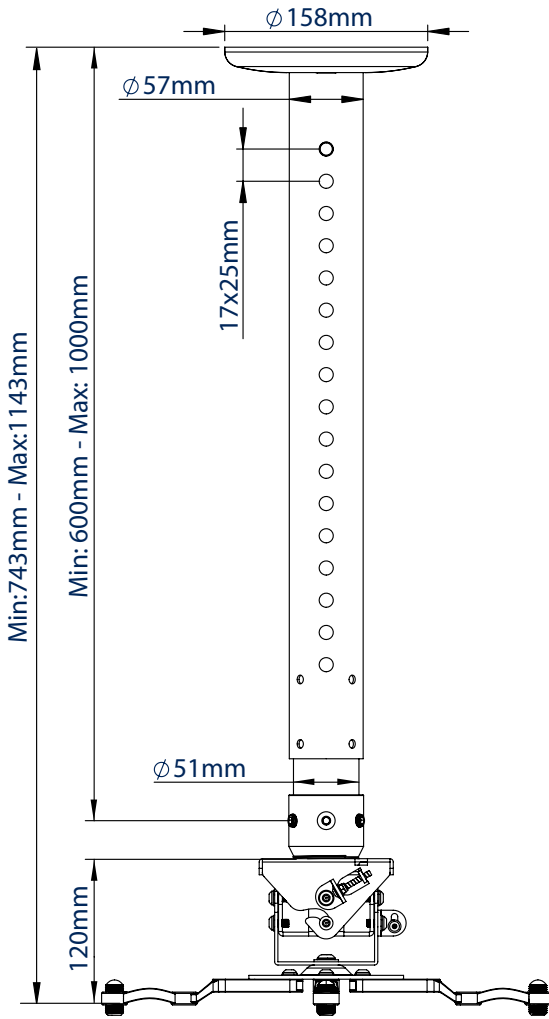

FRONT VIEW

PACKING INFORMATION

ORDER REF	COLOUR	EAN CODE:	MASTER CARTON QTY:	INNER CARTON QTY:	MASTER CARTON WEIGHT:	MASTER CARTON CUBE:
BT899-AD/B	Black	5019318761010	1 / 1	0 / 0	1.5kg / 3.5kg	0.0025cbm / 0.0202cbm

ORIGINAL DESIGNS BY B-TECH AV MOUNTS - REGISTERED DESIGNS & PATENTS APPLY

RELATED PRODUCTS

SS-BT899-AD-V2-060819