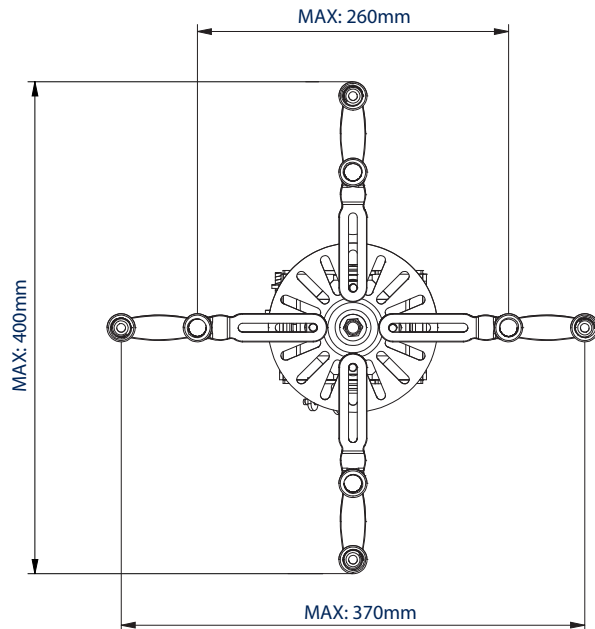

BOTTOM VIEW / INTERFACE

PACKING INFORMATION

ORDER REF	COLOUR	EAN CODE:	MASTER CARTON QTY:	INNER CARTON QTY:	MASTER CARTON WEIGHT:	MASTER CARTON CUBE:
BT899-AD/B	Black	5019318761010	1 / 1	0 / 0	1.5kg / 3.5kg	0.0025cbm / 0.0202cbm

ORIGINAL DESIGNS BY B-TECH AV MOUNTS - REGISTERED DESIGNS & PATENTS APPLY

RELATED PRODUCTS