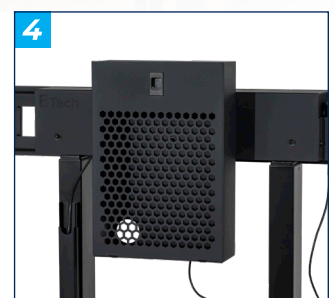

MOTORISED HEIGHT ADJUSTABLE FLAT SCREEN TROLLEY

Part of **B-Tech's Momentum Range** of mobile display solutions, the **BT8558** Momentum E-Lift is a motorised, height-adjustable trolley designed for displays up to 100" in size. Its electronic height adjustment system allows for effortless raising and lowering of the screen via a wired control panel, with an adjustment range of up to 650mm that makes the display accessible to a variety of users. Capable of mounting interactive touchscreens of up to 100kg and featuring a sleek and modern design aesthetic, quick assembly and ease of use, the BT8558's performance in educational and corporate settings is unmatched. An integrated storage unit at the rear provides convenient space for cable management and AV equipment, making the complete AV set up both neat and practical.

SPECIFICATIONS

Recommended screen size	55" - 100"
Max load	100kg
VESA® & non-VESA fixings	up to 900 x 600mm
Dimensions (Trolley)	H: 1415 - 2060mm W: 1086mm D: 833mm
Dimensions (Inner Storage Box)	H: 377mm W: 257mm D: 95.2mm
Height adjustment range	up to 650mm
Height adjustment speed	35mm per second

FEATURES

- 1** Motorised height-adjustment for precise screen positioning
 - 2** Supplied with a wired control console for easy height adjustment
 - 3** Non-marking locking / braked castors included
 - 4** Storage compartment on the rear stores cables and AV equipment
- Ideal for use with large touch screens and interactive displays
 - Auto-stop; prevents screen from moving when resistance is felt
 - Levelling screws for simple post-install alignment
 - Safety screws help prevent unauthorised removal of the screen
 - Simple hook-on screen installation
 - All mounting hardware included

RECOMMENDED MAX SCREEN	MAX LOAD	MAX VESA	POST INSTALL ALIGNMENT	HEIGHT ADJUSTMENT	CE APPROVED	UK CONFORMITY ASSESSED	QR CODE
100" 254cm	100kg	900 x 600					

SIDE VIEW

**FRONT VIEW
HIGHEST POSITION**

TOP VIEW