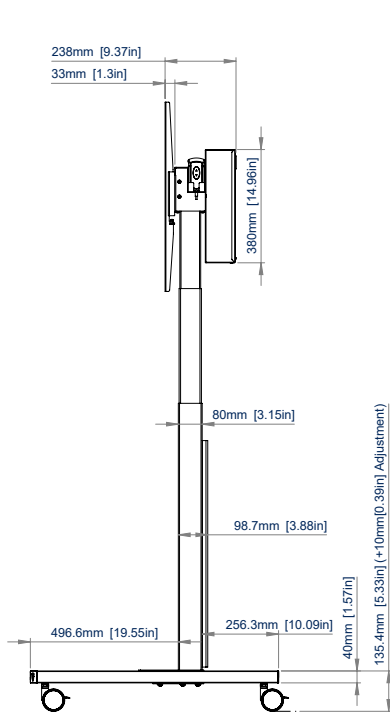

SIDE VIEW

ORDERING INFORMATION

COLOUR	ORDER REF	EAN
Black	BT8558/B	5019318308758

RELATED PRODUCTS

PRODUCT CODE	NAME	DESCRIPTION
BT8569	Motorised Floor-to-Wall Stand	Height Adjustable Flat Screen Floor-to-Wall Wall Mount for screens up to 86"
BT8568	Motorised Height Adjustable Trolley	Height Adjustable Trolley for screens up to 86"
BT8564	Universal XL Flat Screen Trolley	For screens up to 120" and 130kg
BT8562	Universal Flat Screen Trolley	For screens up to 75" and 70kg

SS-V1-BT8558-270924