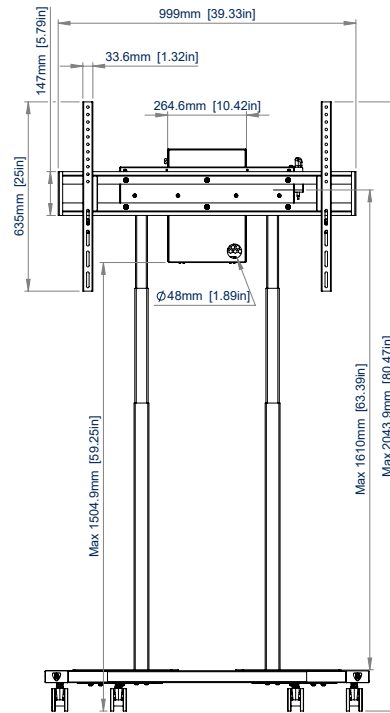

**FRONT VIEW
HIGHEST POSITION**