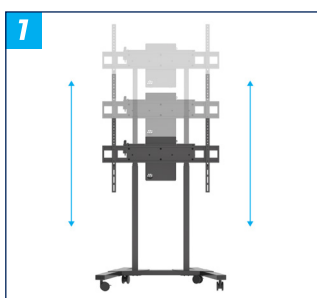

MOTORISED HEIGHT ADJUSTABLE FLAT SCREEN TROLLEY

Part of **B-Tech's Momentum Range** of mobile display solutions, the **BT8558** Momentum E-Lift is a motorised, height-adjustable trolley designed for displays up to 100" in size. Its electronic height adjustment system allows for effortless raising and lowering of the screen via a wired control panel, with an adjustment range of up to 650mm that makes the display accessible to a variety of users. Capable of mounting interactive touchscreens of up to 100kg and featuring a sleek and modern design aesthetic, quick assembly and ease of use, the BT8558's performance in educational and corporate settings is unmatched. An integrated storage unit at the rear provides convenient space for cable management and AV equipment, making the complete AV set up both neat and practical.

SPECIFICATIONS

Recommended screen size	55" - 100"
Max load	100kg
VESA® & non-VESA fixings	up to 900 x 600mm
Dimensions (Trolley)	H: 1415 - 2060mm W: 1086mm D: 833mm
Dimensions (Inner Storage Box)	H: 377mm W: 257mm D: 95.2mm
Height adjustment range	up to 650mm
Height adjustment speed	35mm per second

FEATURES

- 1** Motorised height-adjustment for precise screen positioning
 - 2** Supplied with a wired control console for easy height adjustment
 - 3** Non-marking locking / braked castors included
 - 4** Storage compartment on the rear stores cables and AV equipment
- Ideal for use with large touch screens and interactive displays
 - Auto-stop; prevents screen from moving when resistance is felt
 - Levelling screws for simple post-install alignment
 - Safety screws help prevent unauthorised removal of the screen
 - Simple hook-on screen installation
 - All mounting hardware included

RECOMMENDED MAX SCREEN	MAX LOAD	MAX VESA	POST INSTALL ALIGNMENT	HEIGHT ADJUSTMENT	CE APPROVED	UK CONFORMITY ASSESSED	QR CODE
100" 254cm	100kg	900 x 600					

SIDE VIEW

**FRONT VIEW
HIGHEST POSITION**

TOP VIEW