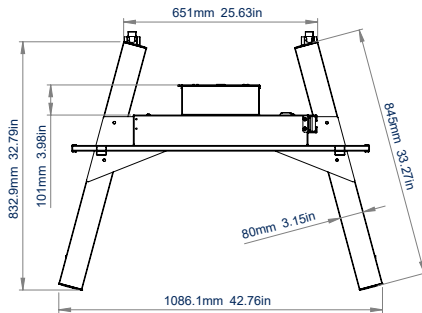

TOP VIEW

ORDERING INFORMATION

COLOUR	ORDER REF	EAN
Black	BT8558/B	5019318308758

RELATED PRODUCTS

PRODUCT CODE	NAME	DESCRIPTION
BT8569	Motorised Floor-to-Wall Stand	Height Adjustable Flat Screen Floor-to-Wall Wall Mount for screens up to 86"
BT8568	Motorised Height Adjustable Trolley	Height Adjustable Trolley for screens up to 86"
BT8564	Universal XL Flat Screen Trolley	For screens up to 120" and 130kg
BT8562	Universal Flat Screen Trolley	For screens up to 75" and 70kg

SS-V1-BT8558-270924