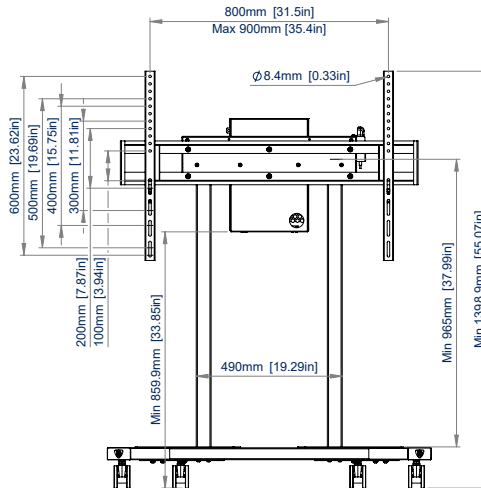

**FRONT VIEW
LOWEST POSITION**

ORDERING INFORMATION

COLOUR	ORDER REF	EAN
Black	BT8558/B	5019318308758

RELATED PRODUCTS

PRODUCT CODE	NAME	DESCRIPTION
BT8569	Motorised Floor-to-Wall Stand	Height Adjustable Flat Screen Floor-to-Wall Wall Mount for screens up to 86"
BT8568	Motorised Height Adjustable Trolley	Height Adjustable Trolley for screens up to 86"
BT8564	Universal XL Flat Screen Trolley	For screens up to 120" and 130kg
BT8562	Universal Flat Screen Trolley	For screens up to 75" and 70kg

SS-V1-BT8558-270924