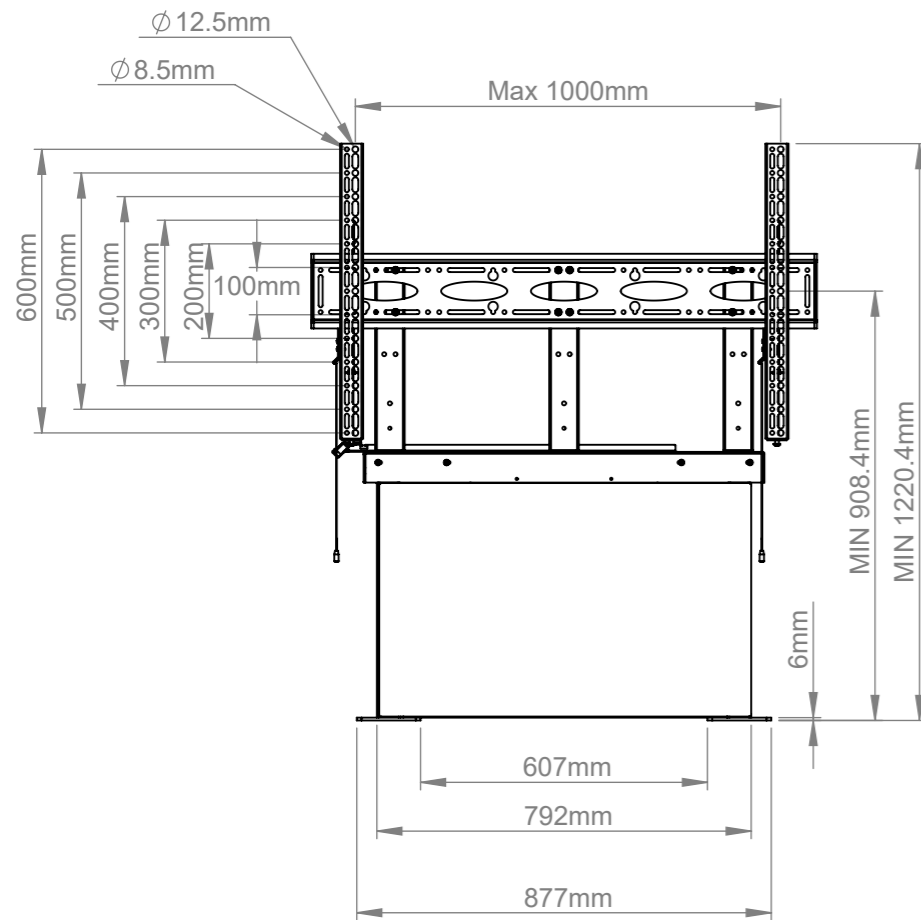

FLOOR PLATE  
SCALE 1 : 5

ISOMETRIC VIEW  
SCALE: 1 : 20

**B-Tech International Design & Manufacturing Limited**  
Part of the B-Tech International Group

**B-Tech No:** BT8569

**Title:** Motorised Height Adjustable Flat Screen Floor-to-Wall Stand

UNLESS OTHERWISE SPECIFIED DIMENSIONS ARE IN MILLIMETERS

**Size:** A3

**Scale:** 1:16

**Sheet:** 1 of 1

**Revision:** R00

**Date:** 01/07/2021

**File Name:** BTD-BT8569