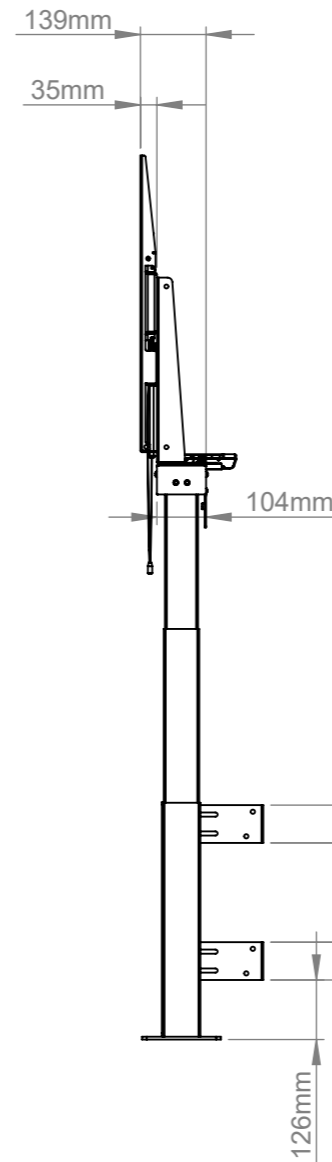

FLOOR PLATE  
SCALE 1 : 5

ISOMETRIC VIEW  
SCALE: 1 : 20

**B-Tech International Design & Manufacturing Limited**  
Part of the B-Tech International Group

**B-Tech No:** BT8569

**Title:** Motorised Height Adjustable Flat Screen Floor-to-Wall Stand

UNLESS OTHERWISE SPECIFIED DIMENSIONS ARE IN MILLIMETERS

**Size:** A3

**Scale:** 1:16

**Sheet:** 1 of 1

**Revision:** R00

**Date:** 01/07/2021

**File Name:** BTD-BT8569