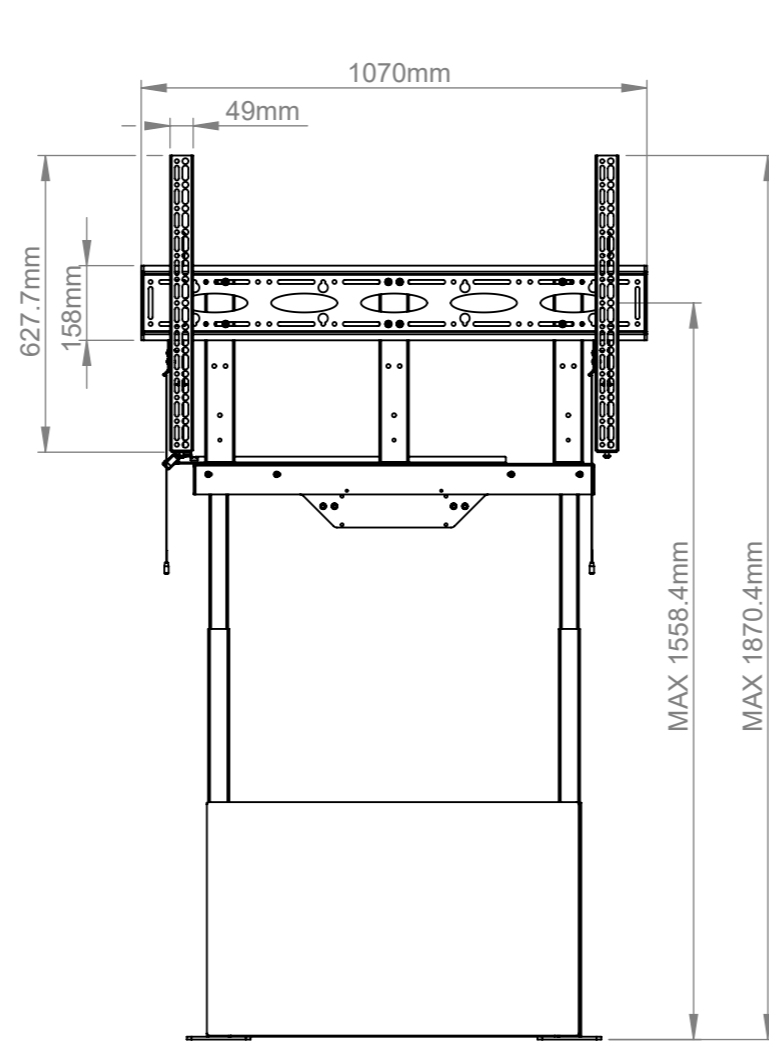

FLOOR PLATE  
SCALE 1 : 5

ISOMETRIC VIEW  
SCALE: 1 : 20

**B-Tech International Design & Manufacturing Limited**  
Part of the B-Tech International Group

**B-Tech No:** BT8569

**Title:** Motorised Height Adjustable Flat Screen Floor-to-Wall Stand

UNLESS OTHERWISE SPECIFIED DIMENSIONS ARE IN MILLIMETERS

**Size:** A3

**Scale:** 1:16

**Sheet:** 1 of 1

**Revision:** R00

**Date:** 01/07/2021

**File Name:** BTD-BT8569