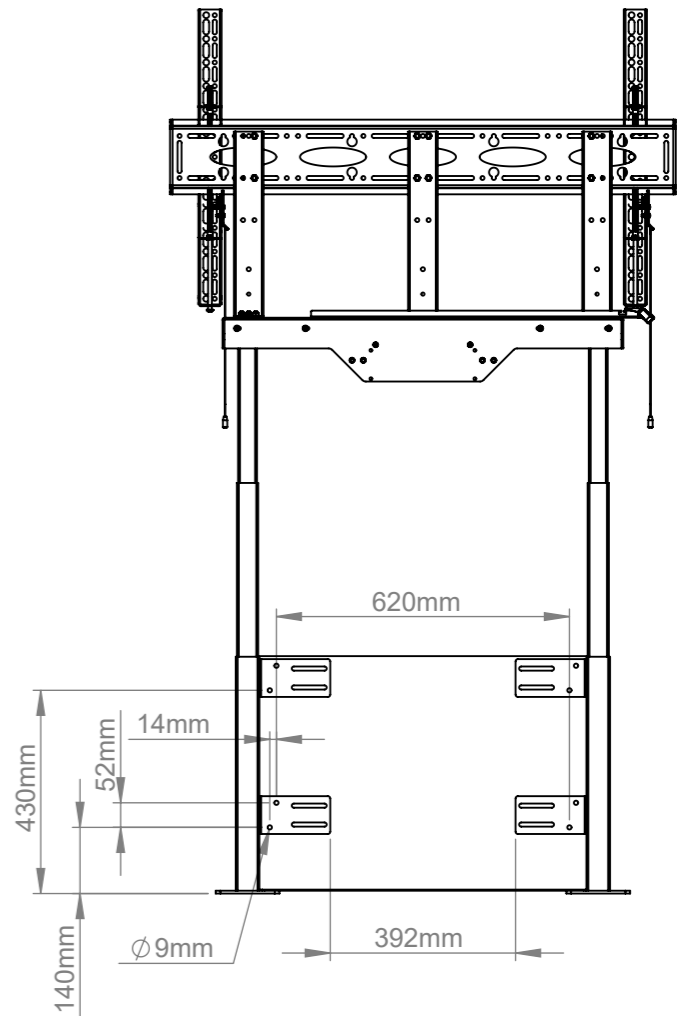

FLOOR PLATE  
SCALE 1 : 5

ISOMETRIC VIEW  
SCALE: 1 : 20

**B-Tech International Design & Manufacturing Limited**  
Part of the B-Tech International Group

**B-Tech No:** BT8569

**Title:** Motorised Height Adjustable Flat Screen Floor-to-Wall Stand

UNLESS OTHERWISE SPECIFIED DIMENSIONS ARE IN MILLIMETERS

**Size:** A3

**Scale:** 1:16

**Sheet:** 1 of 1

**Revision:** R00

**Date:** 01/07/2021

**File Name:** BTD-BT8569