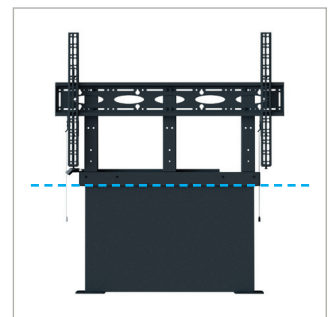

B-TECH AV MOUNTS

**MOTORIZED
 HEIGHT
 ADJUSTMENT**

BT8569

MOTORIZED HEIGHT ADJUSTABLE FLAT SCREEN FLOOR TO WALL STAND

BT8569 is a modern floor to wall solution designed to mount large screens up to 86". Electronic height adjustment enables effortless raising and lowering of the screen via a wired control panel, with an adjustment range of up to 650mm. BT8569 is ideal for mounting interactive touchscreens into education and corporate environments and is capable of supporting loads up to 100kg. The mount has a modern design and features a simple hook-on installation for quick and easy screen fitting.

SPECIFICATION

Recommended screen size:	55" - 86"
Max load:	100kg
Dimensions :	H: 1220 - 1870 x W: 1070 x D: 256 - 272mm
VESA® & non-VESA fixings:	up to 1000 x 600
Height adjustment range:	up to 650mm

FEATURES

- Easy to use motorised height adjustment columns, moves up or down to ensure perfect positioning of screen
- Universal design suitable for screens up to 86"
- Ideal for use with large touch screens and interactive displays
- Supplied with a wired control console
- Features auto-stop; screen stops moving if any resistance is felt
- Interface arms include levelling screws to adjust the height of the screen
- Safety screws help prevent unauthorised removal of screen
- Simple 'hook-on' screen installation
- All mounting hardware included

Height adjustment range of 650mm

Supplied with a wired remote control

Bolts securely to the floor and wall for permanent installation

Features Auto-Stop safety function