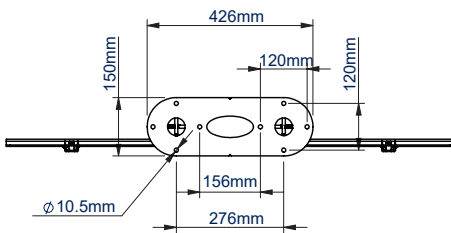

CEILING PLATE