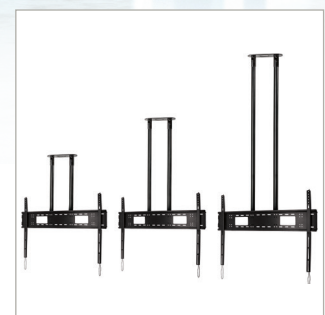

B-TECH AV MOUNTS™

THREE
CEILING DROP
LENGTHS
AVAILABLE

BT8448

EXTRA-LARGE FLAT SCREEN CEILING MOUNT

Designed to ceiling mount screens over 65", the BT8448 is an extra-large ceiling mount which is available with a choice of three different drop lengths; 1m, 1.5m and 2m. The twin pole design and heavy duty steel provides strength and rigidity, allowing for a maximum load of up to 130kg. Other great features include post installation screen alignment and height adjustment screws to level the screen once mounted. Available with a choice of Black or Chrome poles.

*To the centre of the interface

FEATURES

- Universal screen interface suitable for all screens
- Heavy duty steel capable of supporting very heavy loads
- Integrated cable management for a neat and tidy installation
- Adjustment screws allow screen to be levelled once mounted
- Post installation screen alignment for perfect screen positioning
- Simple 'hook-on' installation

Interface

Poles

Integrated cable management for a neat and tidy installation

Post installation screen alignment for perfect positioning every time

Adjustment screws allow screen to be levelled once mounted