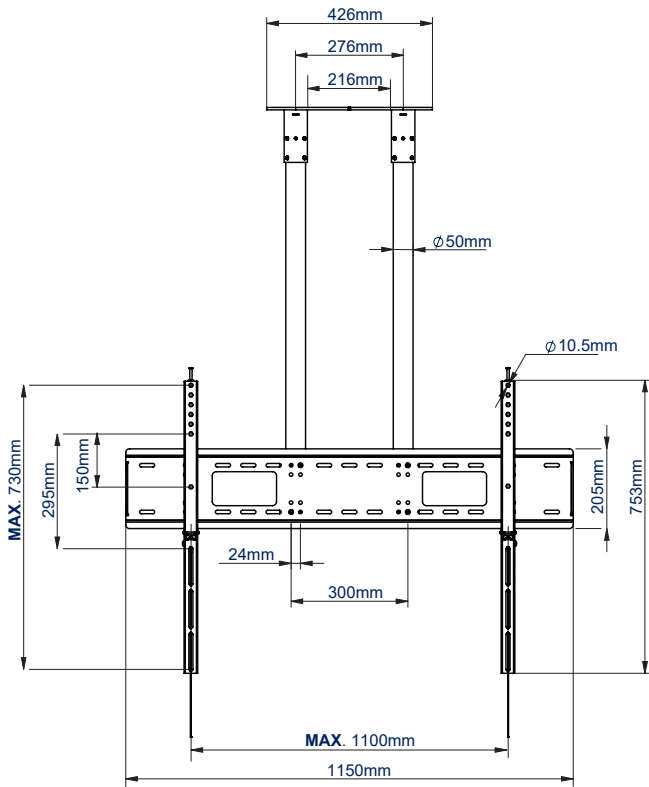

FRONT VIEW

PACKING INFORMATION

PLEASE NOTE, THIS IS A 3 BOX ITEM.

COLOUR:	ORDER REF:	EAN CODE:	MASTER CARTON QTY:	INNER CARTON QTY:	MASTER CARTON WEIGHT:	MASTER CARTON CUBE:
Black with Black Poles	BT8448-100/BB	5019318087479	1 / 1 / 1	0 / 0 / 0	5.95kg / 10.14kg / 3.86kg	0.013 / 0.021 / 0.007
Black with Chrome Poles	BT8448-100/BC	5019318087486	1 / 1 / 1	0 / 0 / 0	5.95kg / 10.14kg / 3.86kg	0.013 / 0.021 / 0.007
Black with Black Poles	BT8448-150/BB	5019318087509	1 / 1 / 1	0 / 0 / 0	5.95kg / 10.14kg / 6.18kg	0.013 / 0.021 / 0.011
Black with Chrome Poles	BT8448-150/BC	5019318087493	1 / 1 / 1	0 / 0 / 0	5.95kg / 10.14kg / 6.18kg	0.013 / 0.021 / 0.011
Black with Black Poles	BT8448-200/BB	5019318087516	1 / 1 / 1	0 / 0 / 0	5.95kg / 10.14kg / 8.20kg	0.013 / 0.021 / 0.015
Black with Chrome Poles	BT8448-200/BC	5019318087523	1 / 1 / 1	0 / 0 / 0	5.95kg / 10.14kg / 8.20kg	0.013 / 0.021 / 0.015

RELATED PRODUCTS TO THE BT8448