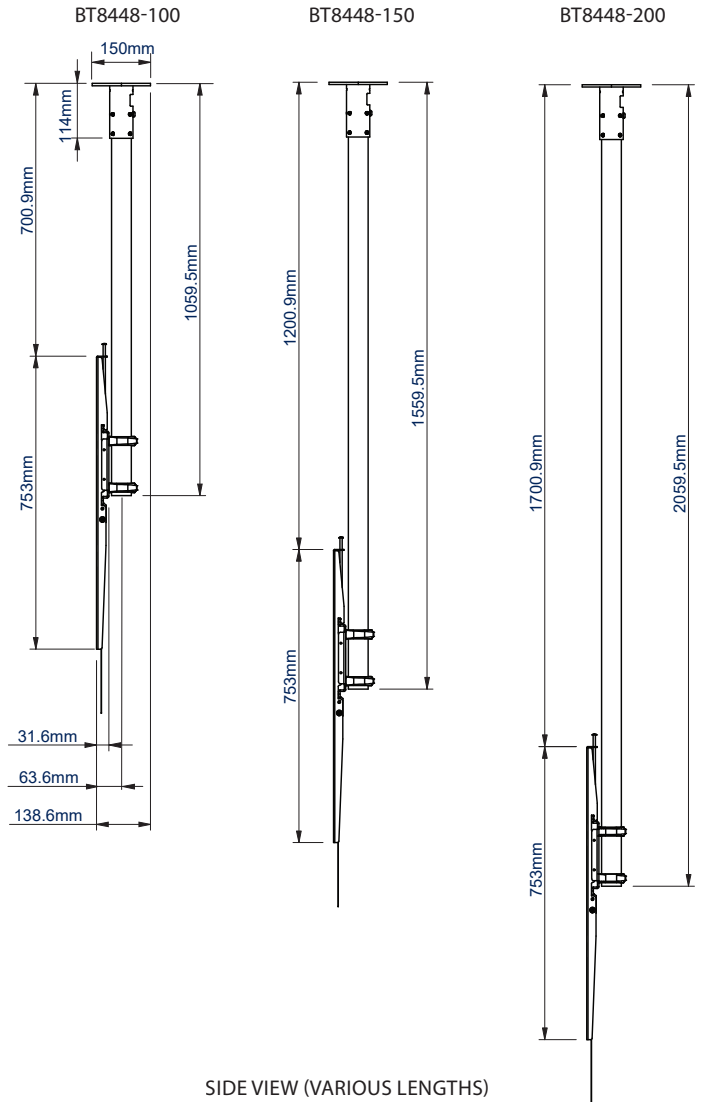

SIDE VIEW (VARIOUS LENGTHS)

PACKING INFORMATION

PLEASE NOTE, THIS IS A 3 BOX ITEM.

COLOUR:	ORDER REF:	EAN CODE:	MASTER CARTON QTY:	INNER CARTON QTY:	MASTER CARTON WEIGHT:	MASTER CARTON CUBE:
Black with Black Poles	BT8448-100/BB	5019318087479	1 / 1 / 1	0 / 0 / 0	5.95kg / 10.14kg / 3.86kg	0.013 / 0.021 / 0.007
Black with Chrome Poles	BT8448-100/BC	5019318087486	1 / 1 / 1	0 / 0 / 0	5.95kg / 10.14kg / 3.86kg	0.013 / 0.021 / 0.007
Black with Black Poles	BT8448-150/BB	5019318087509	1 / 1 / 1	0 / 0 / 0	5.95kg / 10.14kg / 6.18kg	0.013 / 0.021 / 0.011
Black with Chrome Poles	BT8448-150/BC	5019318087493	1 / 1 / 1	0 / 0 / 0	5.95kg / 10.14kg / 6.18kg	0.013 / 0.021 / 0.011
Black with Black Poles	BT8448-200/BB	5019318087516	1 / 1 / 1	0 / 0 / 0	5.95kg / 10.14kg / 8.20kg	0.013 / 0.021 / 0.015
Black with Chrome Poles	BT8448-200/BC	5019318087523	1 / 1 / 1	0 / 0 / 0	5.95kg / 10.14kg / 8.20kg	0.013 / 0.021 / 0.015