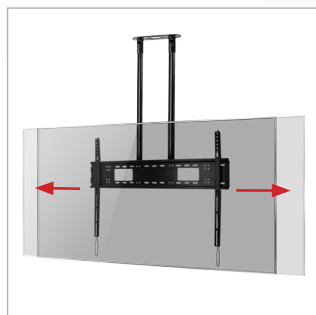

B-TECH AV MOUNTS™

THREE
CEILING DROP
LENGTHS
AVAILABLE

BT8448

EXTRA-LARGE FLAT SCREEN CEILING MOUNT

Designed to ceiling mount screens over 65", the BT8448 is an extra-large ceiling mount which is available with a choice of three different drop lengths; 1m, 1.5m and 2m. The twin pole design and heavy duty steel provides strength and rigidity, allowing for a maximum load of up to 130kg. Other great features include post installation screen alignment and height adjustment screws to level the screen once mounted. Available with a choice of Black or Chrome poles.

SPECIFICATION

Recommended screen size	65" - 120"
Max load	130kg
Ceiling drop	980mm, 1480mm or 1980mm*
VESA® compatibility	200 x 200 up to 800 x 500
Universal fixings	up to 1100mm x 730mm
Colour (interface and ceiling plate)	Black
Colour (poles)	Black or Chrome

*To the centre of the interface

FEATURES

- Universal screen interface suitable for all screens
- Heavy duty steel capable of supporting very heavy loads
- Integrated cable management for a neat and tidy installation
- Adjustment screws allow screen to be levelled once mounted
- Post installation screen alignment for perfect screen positioning
- Simple 'hook-on' installation

Interface

Poles

Integrated cable management for a neat and tidy installation

Post installation screen alignment for perfect positioning every time

Adjustment screws allow screen to be levelled once mounted