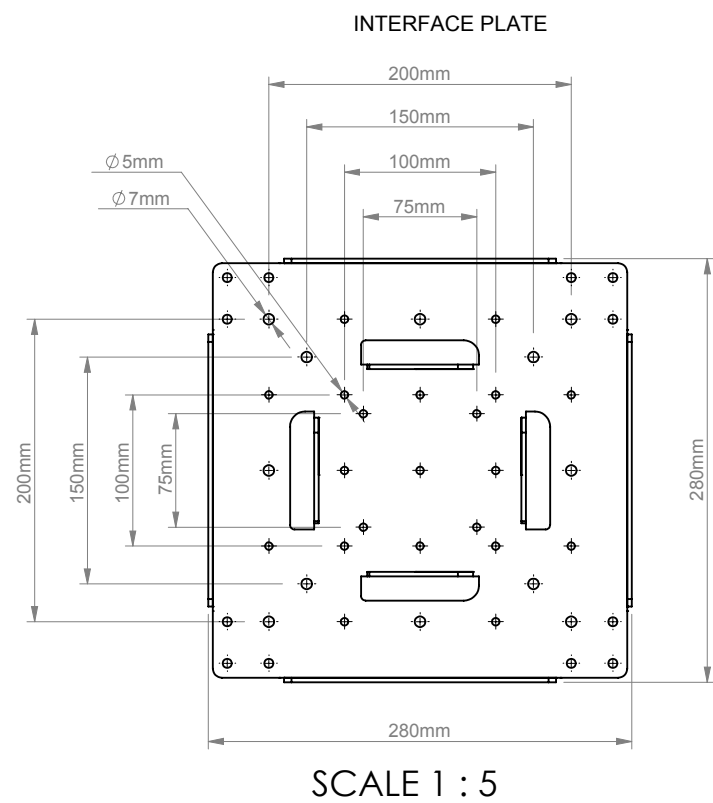

<b>B-Tech International Design and Manufacturing Limited</b>		<b>B-Tech No:</b> BT8427
Part of the B-Tech International Group of Companies		<b>Version:</b> 3.1
 <p>UNLESS OTHERWISE SPECIFIED DIMENSIONS ARE IN MILLIMETERS</p>	<b>Size:</b> A3	<b>Title:</b> Adjustment Drop Universal Flat Screen Ceiling Mount With Tilt
	<b>Scale:</b> 1:10	<b>Revision:</b> 0.0
<b>Sheet:</b> 1 of 1	<b>Date:</b> 10/5/2015	<b>File Name:</b> BTD-BT8427-R0.0