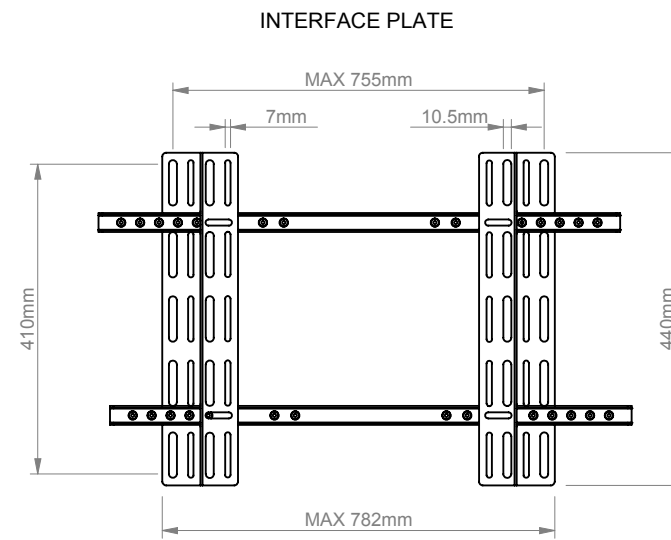

<b>B-Tech International Design and Manufacturing Limited</b>		<b>B-Tech No:</b> BT8427
Part of the B-Tech International Group of Companies		<b>Version:</b> 3.1
 <p>UNLESS OTHERWISE SPECIFIED DIMENSIONS ARE IN MILLIMETERS</p>	<b>Size:</b> A3	<b>Title:</b> Adjustment Drop Universal Flat Screen Ceiling Mount With Tilt
	<b>Scale:</b> 1:10	<b>Revision:</b> 0.0
<b>Sheet:</b> 1 of 1	<b>Date:</b> 10/5/2015	<b>File Name:</b> BTD-BT8427-R0.0