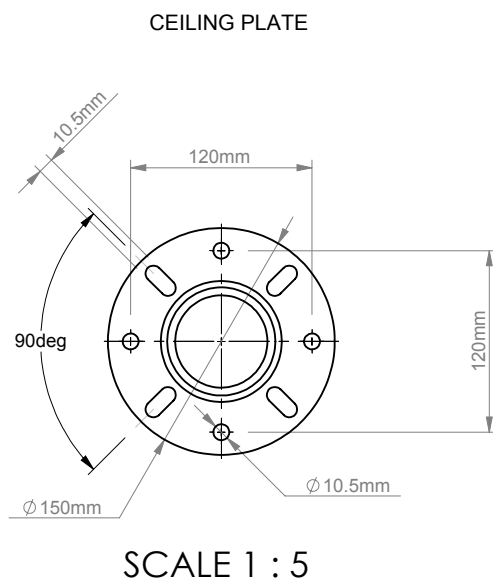

<b>B-Tech International Design and Manufacturing Limited</b>		<b>B-Tech No:</b> BT8427
Part of the B-Tech International Group of Companies		<b>Version:</b> 3.1
 <p>UNLESS OTHERWISE SPECIFIED DIMENSIONS ARE IN MILLIMETERS</p>	<b>Size:</b> A3	<b>Title:</b> Adjustment Drop Universal Flat Screen Ceiling Mount With Tilt
	<b>Scale:</b> 1:10	<b>Revision:</b> 0.0
<b>Sheet:</b> 1 of 1	<b>Date:</b> 10/5/2015	<b>File Name:</b> BTD-BT8427-R0.0