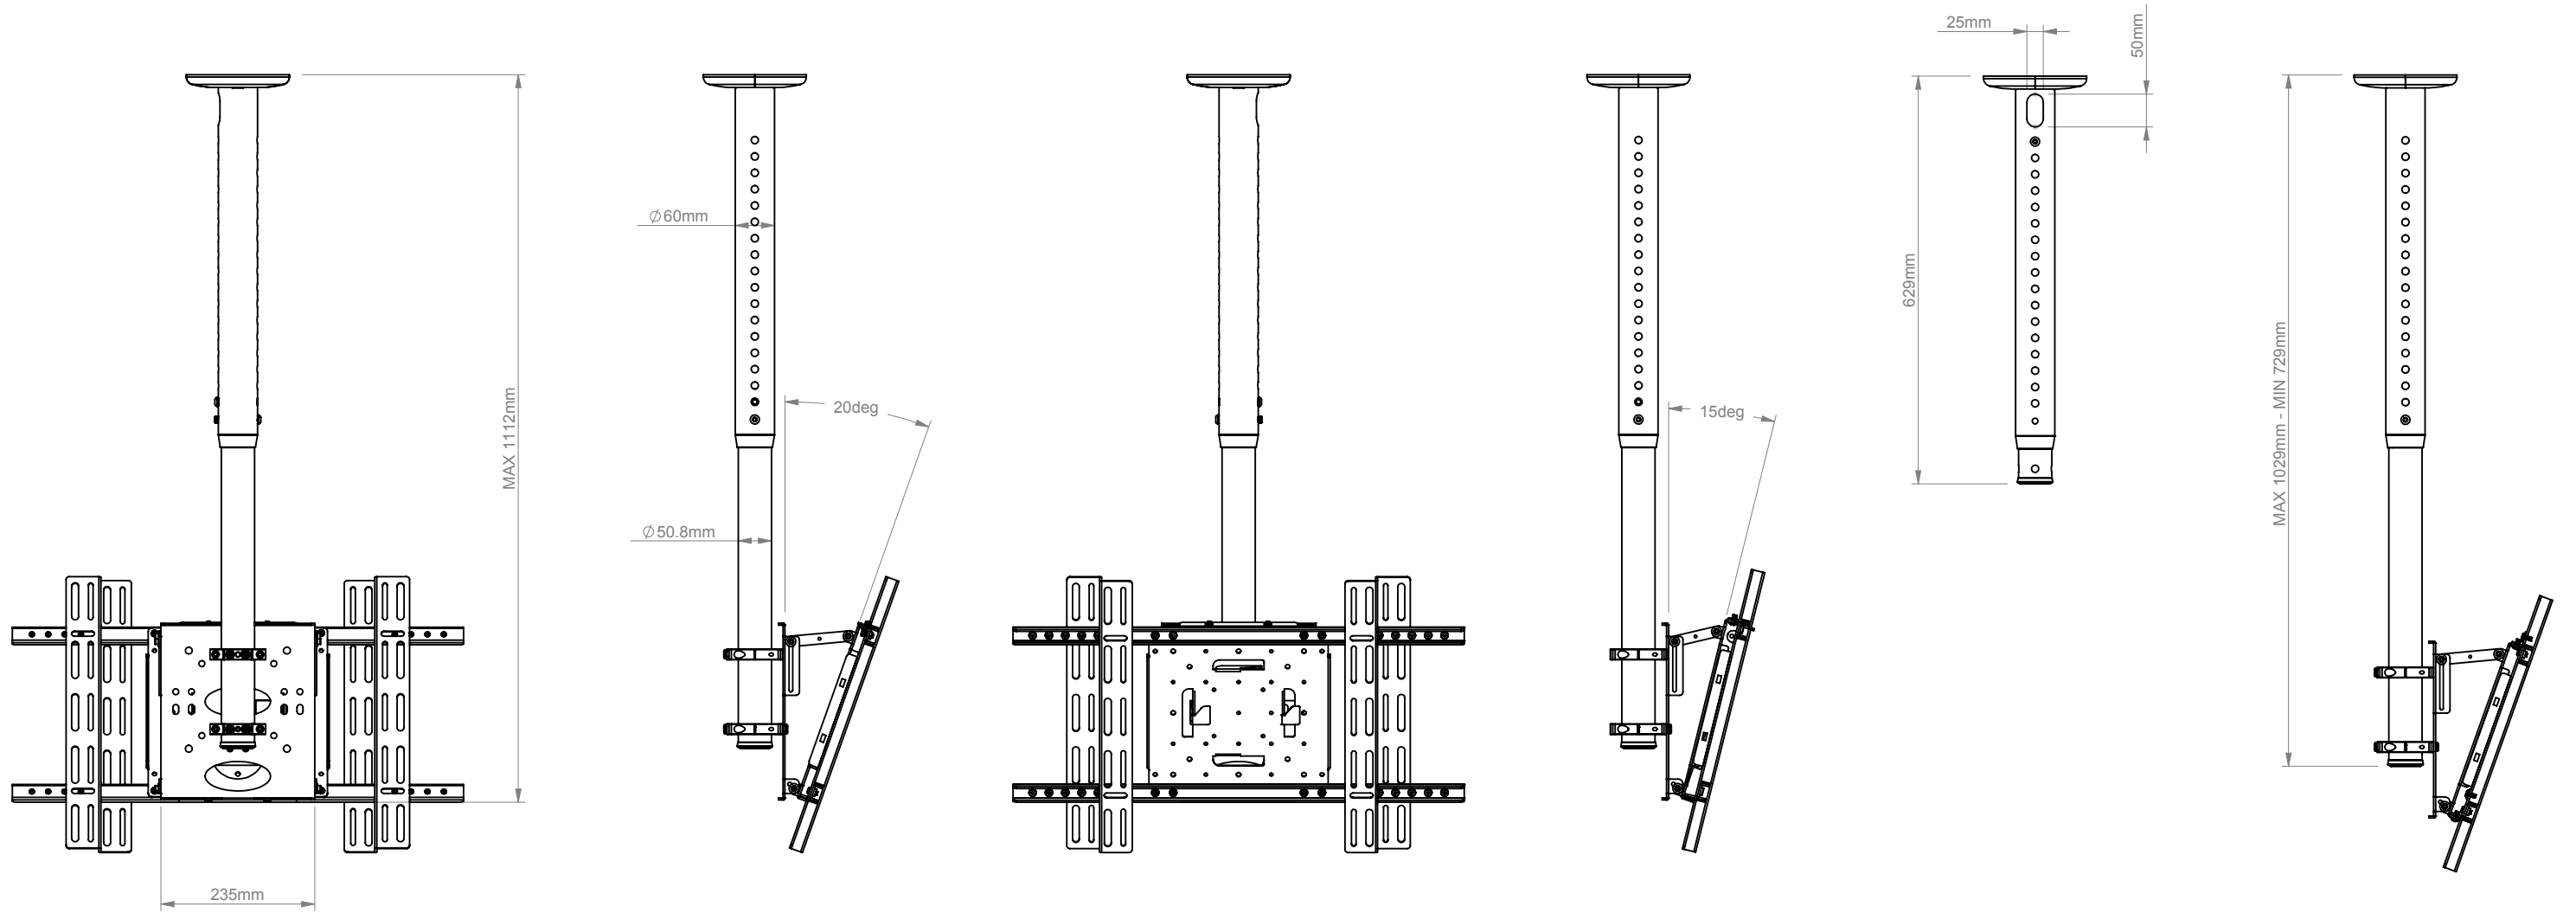

THE INFORMATION CONTAINED IN THIS DRAWING IS THE SOLE PROPERTY OF B-TECH INTERNATIONAL DESIGN AND MANUFACTURING LIMITED, ANY REPRODUCTION IN PART OR WHOLE WITHOUT THE WRITTEN PERMISSION OF B-TECH INTERNATIONAL DESIGN AND MANUFACTURING LIMITED IS PROHIBITED.

<b>B-Tech International Design and Manufacturing Limited</b>		<b>B-Tech No:</b> BT8427
Part of the B-Tech International Group of Companies		<b>Version:</b> 3.1
 <p>UNLESS OTHERWISE SPECIFIED DIMENSIONS ARE IN MILLIMETERS</p>	<b>Size:</b> A3	<b>Title:</b> Adjustment Drop Universal Flat Screen Ceiling Mount With Tilt
	<b>Scale:</b> 1:10	<b>Revision:</b> 0.0
<b>Sheet:</b> 1 of 1	<b>Date:</b> 10/5/2015	<b>File Name:</b> BTD-BT8427-R0.0