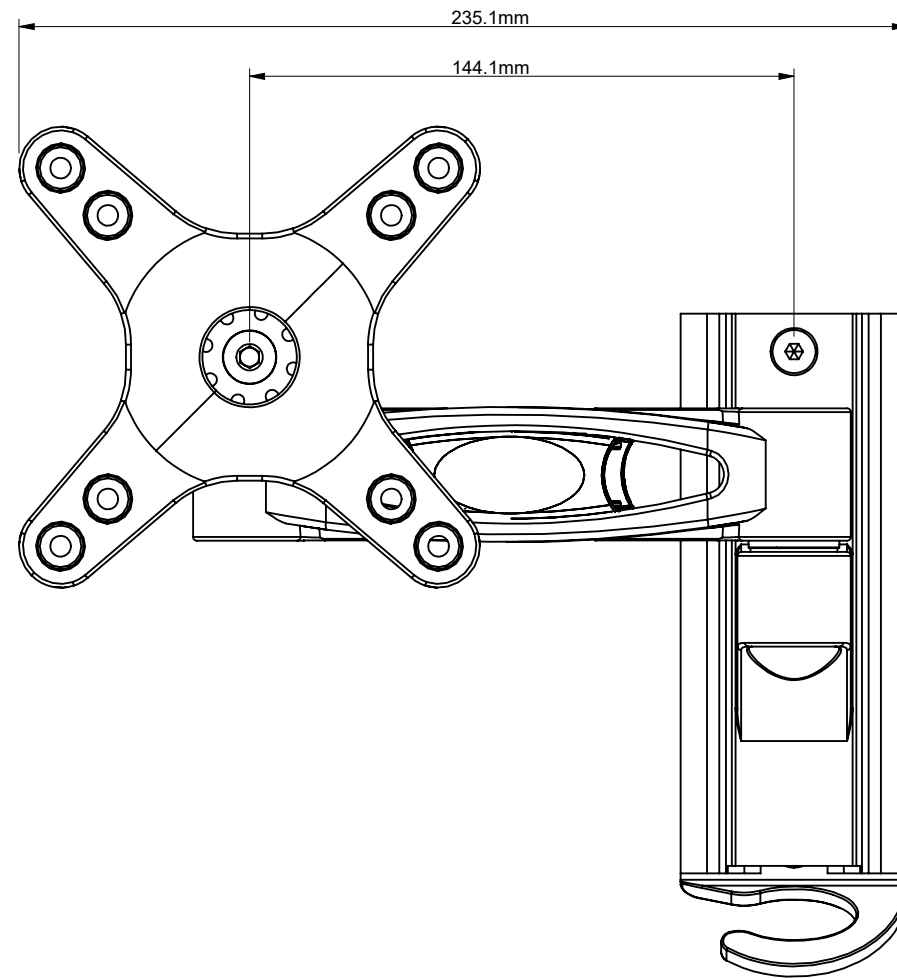

<b>B-Tech International Design and Manufacturing Limited</b>		<b>B-Tech No:</b> BTV503
Part of the B-Tech International Group of Companies		<b>Version:</b> V 1.2
 UNLESS OTHERWISE SPECIFIED DIMENSIONS ARE IN MILLIMETERS	<b>Size:</b> A3	<b>Title:</b> Flat Screen Wall Mount With Single Arm
	<b>Scale:</b> 1:3	<b>Revision:</b> 0.0
<b>Sheet:</b> 1 of 2	<b>Date:</b> 21/10/2015	<b>File Name:</b> BTD-BTV503-R0.0

<b>B-Tech International Design and Manufacturing Limited</b>		<b>B-Tech No:</b> BTV503
Part of the B-Tech International Group of Companies		<b>Version:</b> V 1.2
 UNLESS OTHERWISE SPECIFIED DIMENSIONS ARE IN MILLIMETERS	<b>Size:</b> A3	<b>Title:</b> Flat Screen Wall Mount With Single Arm
	<b>Scale:</b> 1:2	<b>Revision:</b> 0.0
<b>Sheet:</b> 2 of 2	<b>Date:</b> 21/10/2015	<b>File Name:</b> BTD-BTV503-R0.0