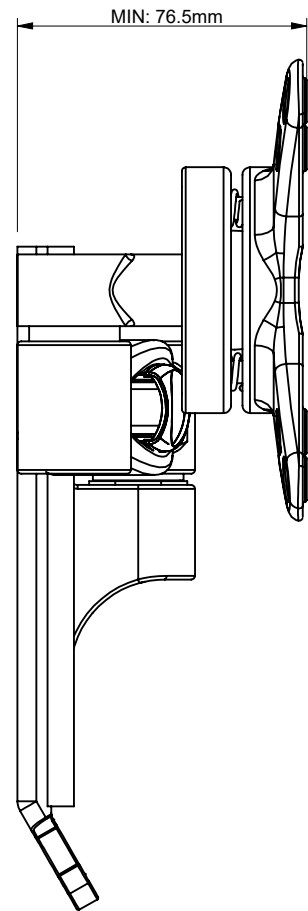

THE INFORMATION CONTAINED IN THIS DRAWING IS THE SOLE PROPERTY OF B-TECH INTERNATIONAL DESIGN AND MANUFACTURING LIMITED, ANY REPRODUCTION IN PART OR WHOLE WITHOUT THE WRITTEN PERMISSION OF B-TECH INTERNATIONAL DESIGN AND MANUFACTURING LIMITED IS PROHIBITED.

<b>B-Tech International Design and Manufacturing Limited</b>		<b>B-Tech No:</b> BTV503
Part of the B-Tech International Group of Companies		<b>Version:</b> V 1.2
 UNLESS OTHERWISE SPECIFIED DIMENSIONS ARE IN MILLIMETERS	<b>Size:</b> A3	<b>Title:</b> Flat Screen Wall Mount With Single Arm
	<b>Scale:</b> 1:3	<b>Revision:</b> 0.0
<b>Sheet:</b> 1 of 2	<b>Date:</b> 21/10/2015	<b>File Name:</b> BTD-BTV503-R0.0

<b>B-Tech International Design and Manufacturing Limited</b>		<b>B-Tech No:</b> BTV503
Part of the B-Tech International Group of Companies		<b>Version:</b> V 1.2
 UNLESS OTHERWISE SPECIFIED DIMENSIONS ARE IN MILLIMETERS	<b>Size:</b> A3	<b>Title:</b> Flat Screen Wall Mount With Single Arm
	<b>Scale:</b> 1:2	<b>Revision:</b> 0.0
<b>Sheet:</b> 2 of 2	<b>Date:</b> 21/10/2015	<b>File Name:</b> BTD-BTV503-R0.0