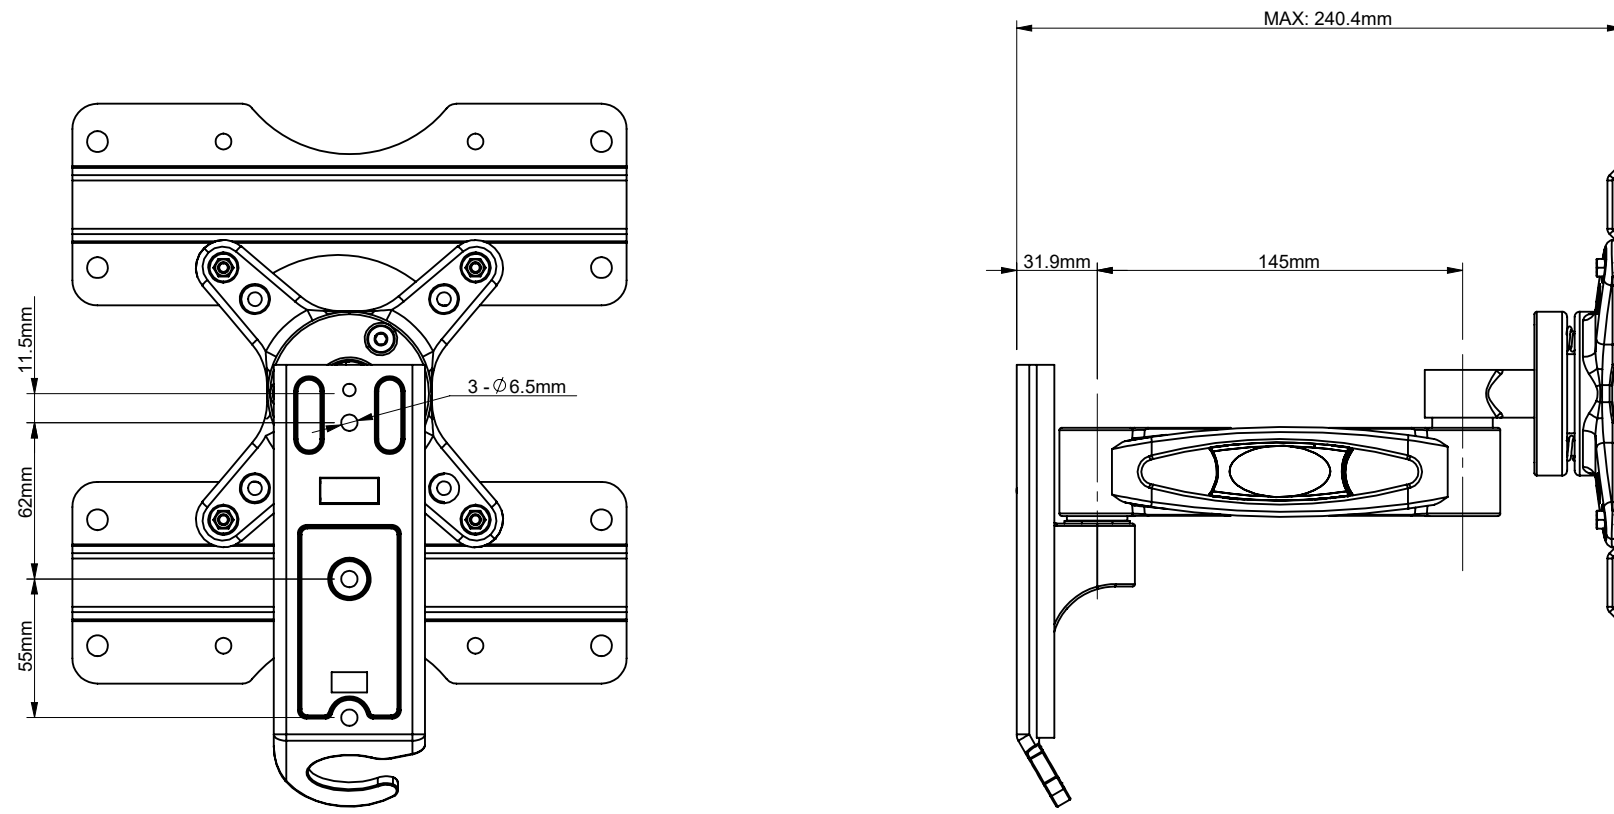

<b>B-Tech International Design and Manufacturing Limited</b>		<b>B-Tech No:</b> BTV503
Part of the B-Tech International Group of Companies		<b>Version:</b> V 1.2
 UNLESS OTHERWISE SPECIFIED DIMENSIONS ARE IN MILLIMETERS	<b>Size:</b> A3	<b>Title:</b> Flat Screen Wall Mount With Single Arm
	<b>Scale:</b> 1:3	<b>Revision:</b> 0.0
<b>Sheet:</b> 1 of 2	<b>Date:</b> 21/10/2015	<b>File Name:</b> BTD-BTV503-R0.0

<b>B-Tech International Design and Manufacturing Limited</b>		<b>B-Tech No:</b> BTV503
Part of the B-Tech International Group of Companies		<b>Version:</b> V 1.2
 UNLESS OTHERWISE SPECIFIED DIMENSIONS ARE IN MILLIMETERS	<b>Size:</b> A3	<b>Title:</b> Flat Screen Wall Mount With Single Arm
	<b>Scale:</b> 1:2	<b>Revision:</b> 0.0
<b>Sheet:</b> 2 of 2	<b>Date:</b> 21/10/2015	<b>File Name:</b> BTD-BTV503-R0.0