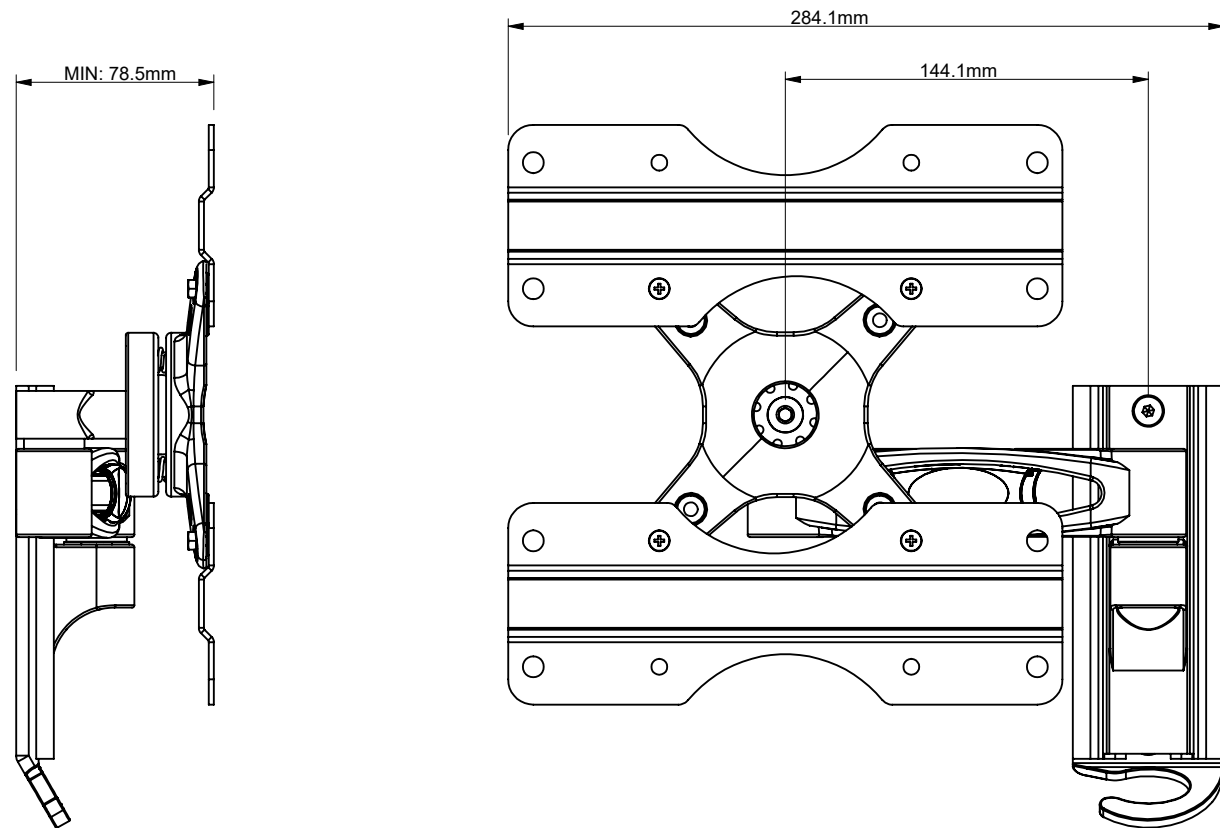

<b>B-Tech International Design and Manufacturing Limited</b>		<b>B-Tech No:</b> BTV503
Part of the B-Tech International Group of Companies		<b>Version:</b> V 1.2
 UNLESS OTHERWISE SPECIFIED DIMENSIONS ARE IN MILLIMETERS	<b>Size:</b> A3	<b>Title:</b> Flat Screen Wall Mount With Single Arm
	<b>Scale:</b> 1:3	<b>Revision:</b> 0.0
<b>Sheet:</b> 1 of 2	<b>Date:</b> 21/10/2015	<b>File Name:</b> BTD-BTV503-R0.0

<b>B-Tech International Design and Manufacturing Limited</b>		<b>B-Tech No:</b> BTV503
Part of the B-Tech International Group of Companies		<b>Version:</b> V 1.2
 UNLESS OTHERWISE SPECIFIED DIMENSIONS ARE IN MILLIMETERS	<b>Size:</b> A3	<b>Title:</b> Flat Screen Wall Mount With Single Arm
	<b>Scale:</b> 1:2	<b>Revision:</b> 0.0
<b>Sheet:</b> 2 of 2	<b>Date:</b> 21/10/2015	<b>File Name:</b> BTD-BTV503-R0.0