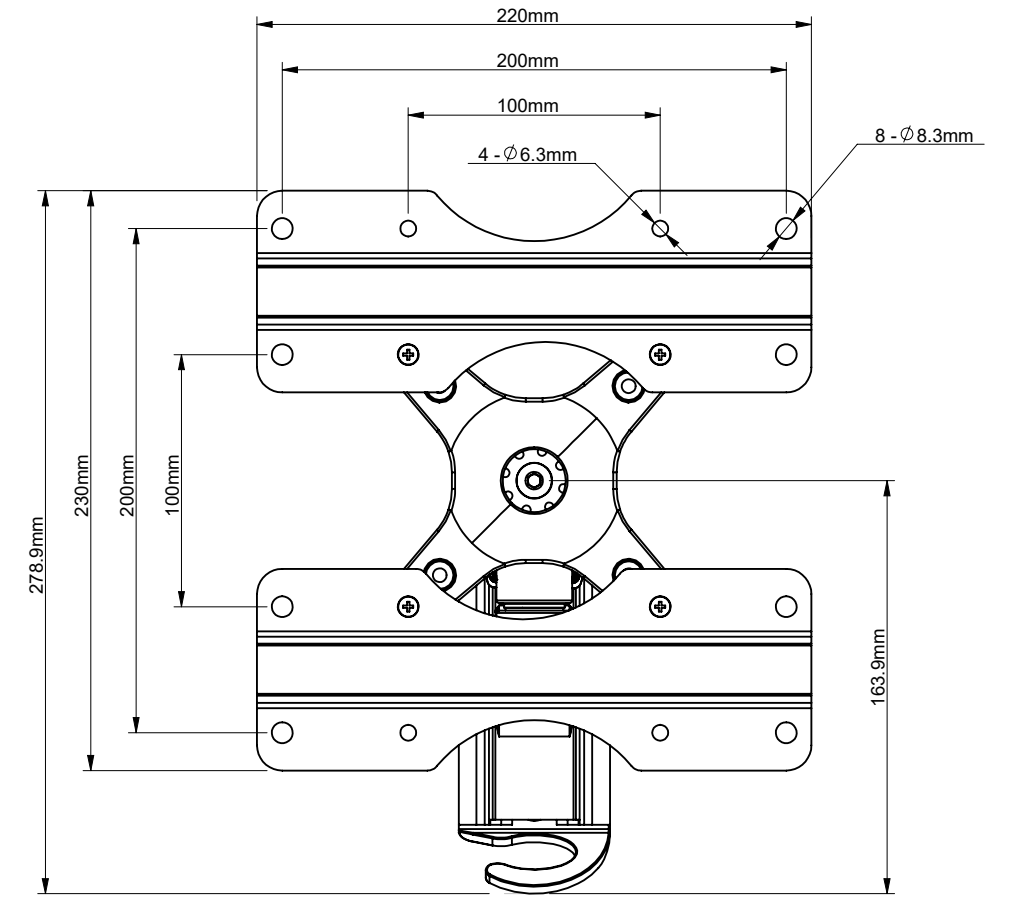

<b>B-Tech International Design and Manufacturing Limited</b>		<b>B-Tech No:</b> BTV503
Part of the B-Tech International Group of Companies		<b>Version:</b> V 1.2
 UNLESS OTHERWISE SPECIFIED DIMENSIONS ARE IN MILLIMETERS	<b>Size:</b> A3	<b>Title:</b> Flat Screen Wall Mount With Single Arm
	<b>Scale:</b> 1:3	<b>Revision:</b> 0.0
<b>Sheet:</b> 1 of 2	<b>Date:</b> 21/10/2015	<b>File Name:</b> BTD-BTV503-R0.0

<b>B-Tech International Design and Manufacturing Limited</b>		<b>B-Tech No:</b> BTV503
Part of the B-Tech International Group of Companies		<b>Version:</b> V 1.2
 UNLESS OTHERWISE SPECIFIED DIMENSIONS ARE IN MILLIMETERS	<b>Size:</b> A3	<b>Title:</b> Flat Screen Wall Mount With Single Arm
	<b>Scale:</b> 1:2	<b>Revision:</b> 0.0
<b>Sheet:</b> 2 of 2	<b>Date:</b> 21/10/2015	<b>File Name:</b> BTD-BTV503-R0.0