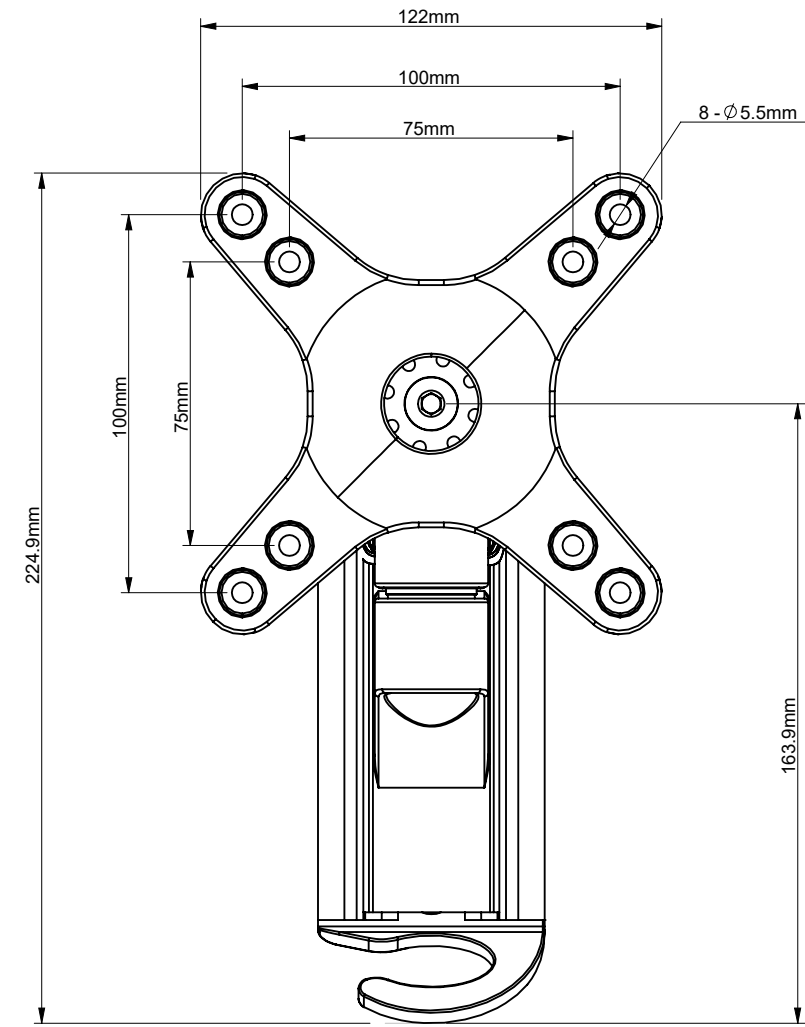

<b>B-Tech International Design and Manufacturing Limited</b>		<b>B-Tech No:</b> BTV503
Part of the B-Tech International Group of Companies		<b>Version:</b> V 1.2
 UNLESS OTHERWISE SPECIFIED DIMENSIONS ARE IN MILLIMETERS	<b>Size:</b> A3	<b>Title:</b> Flat Screen Wall Mount With Single Arm
	<b>Scale:</b> 1:3	<b>Revision:</b> 0.0
<b>Sheet:</b> 1 of 2	<b>Date:</b> 21/10/2015	<b>File Name:</b> BTD-BTV503-R0.0

<b>B-Tech International Design and Manufacturing Limited</b>		<b>B-Tech No:</b> BTV503
Part of the B-Tech International Group of Companies		<b>Version:</b> V 1.2
 UNLESS OTHERWISE SPECIFIED DIMENSIONS ARE IN MILLIMETERS	<b>Size:</b> A3	<b>Title:</b> Flat Screen Wall Mount With Single Arm
	<b>Scale:</b> 1:2	<b>Revision:</b> 0.0
<b>Sheet:</b> 2 of 2	<b>Date:</b> 21/10/2015	<b>File Name:</b> BTD-BTV503-R0.0