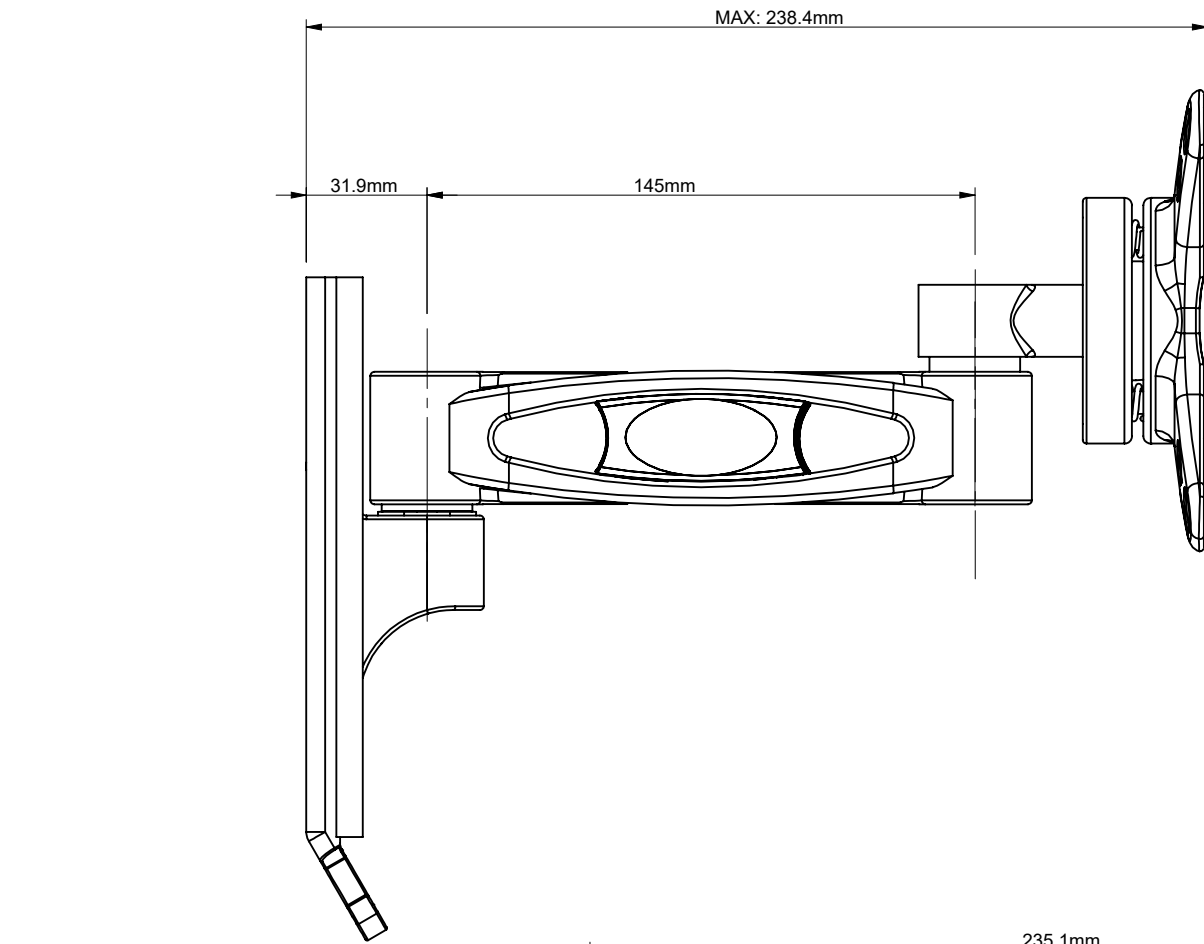

<b>B-Tech International Design and Manufacturing Limited</b>		<b>B-Tech No:</b> BTV503
Part of the B-Tech International Group of Companies		<b>Version:</b> V 1.2
 UNLESS OTHERWISE SPECIFIED DIMENSIONS ARE IN MILLIMETERS	<b>Size:</b> A3	<b>Title:</b> Flat Screen Wall Mount With Single Arm
	<b>Scale:</b> 1:3	<b>Revision:</b> 0.0
<b>Sheet:</b> 1 of 2	<b>Date:</b> 21/10/2015	<b>File Name:</b> BTD-BTV503-R0.0

<b>B-Tech International Design and Manufacturing Limited</b>		<b>B-Tech No:</b> BTV503
Part of the B-Tech International Group of Companies		<b>Version:</b> V 1.2
 UNLESS OTHERWISE SPECIFIED DIMENSIONS ARE IN MILLIMETERS	<b>Size:</b> A3	<b>Title:</b> Flat Screen Wall Mount With Single Arm
	<b>Scale:</b> 1:2	<b>Revision:</b> 0.0
<b>Sheet:</b> 2 of 2	<b>Date:</b> 21/10/2015	<b>File Name:</b> BTD-BTV503-R0.0