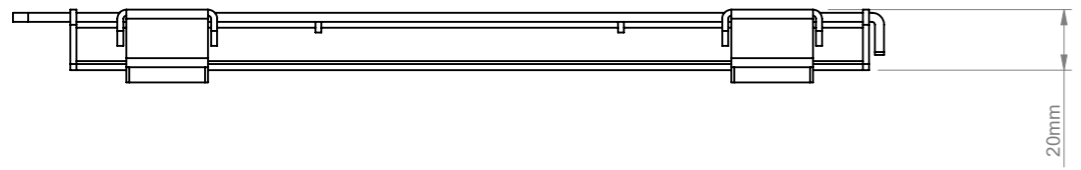

∅ 7mm
∅ 8.5mm

| | | |
|---|-------------------------|--|
| B-Tech International Design and Manufacturing Limited | | B-Tech No: BTV500 |
| Part of the B-Tech International Group of Companies | | Version: 2.0 |
|  UNLESS OTHERWISE SPECIFIED DIMENSIONS ARE IN MILLIMETERS | Size: A3 | Title: Universal Flat Screen Wall Mount |
| | Scale: 1:5 | Revision: 0.0 |
| Sheet: 1 of 1 | Date: 25/11/2016 | File Name: BTD-BTV500-R0.0 |