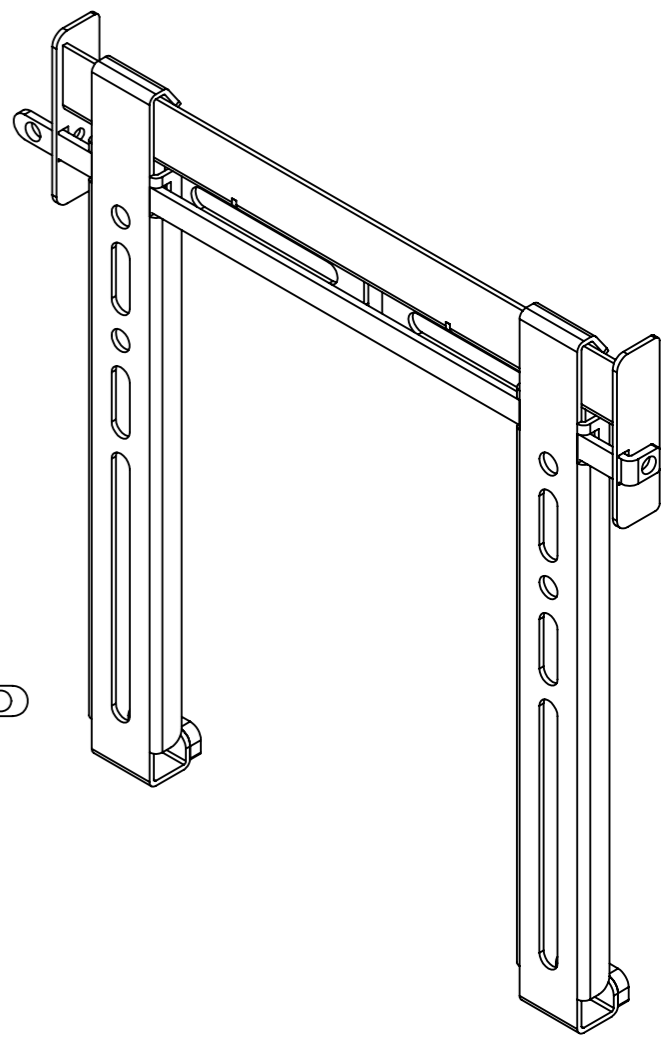

THE INFORMATION CONTAINED IN THIS DRAWING IS THE SOLE PROPERTY OF B-TECH INTERNATIONAL DESIGN AND MANUFACTURING LIMITED, ANY REPRODUCTION IN PART OR WHOLE WITHOUT THE WRITTEN PERMISSION OF B-TECH INTERNATIONAL DESIGN AND MANUFACTURING LIMITED IS PROHIBITED.

∅ 7mm
∅ 8.5mm

| | | |
|---|-------------------------|--|
| B-Tech International Design and Manufacturing Limited | | B-Tech No: BTV500 |
| Part of the B-Tech International Group of Companies | | Version: 2.0 |
|  UNLESS OTHERWISE SPECIFIED DIMENSIONS ARE IN MILLIMETERS | Size: A3 | Title: Universal Flat Screen Wall Mount |
| | Scale: 1:5 | Revision: 0.0 |
| Sheet: 1 of 1 | Date: 25/11/2016 | File Name: BTD-BTV500-R0.0 |