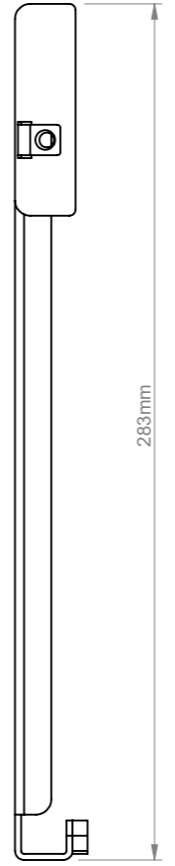

THE INFORMATION CONTAINED IN THIS DRAWING IS THE SOLE PROPERTY OF B-TECH INTERNATIONAL DESIGN AND MANUFACTURING LIMITED, ANY REPRODUCTION IN PART OR WHOLE WITHOUT THE WRITTEN PERMISSION OF B-TECH INTERNATIONAL DESIGN AND MANUFACTURING LIMITED IS PROHIBITED.

∅ 7mm
∅ 8.5mm

| | | |
|---|-------------------------|--|
| B-Tech International Design and Manufacturing Limited | | B-Tech No: BTV500 |
| Part of the B-Tech International Group of Companies | | Version: 2.0 |
|  UNLESS OTHERWISE SPECIFIED DIMENSIONS ARE IN MILLIMETERS | Size: A3 | Title: Universal Flat Screen Wall Mount |
| | Scale: 1:5 | Revision: 0.0 |
| Sheet: 1 of 1 | Date: 25/11/2016 | File Name: BTD-BTV500-R0.0 |