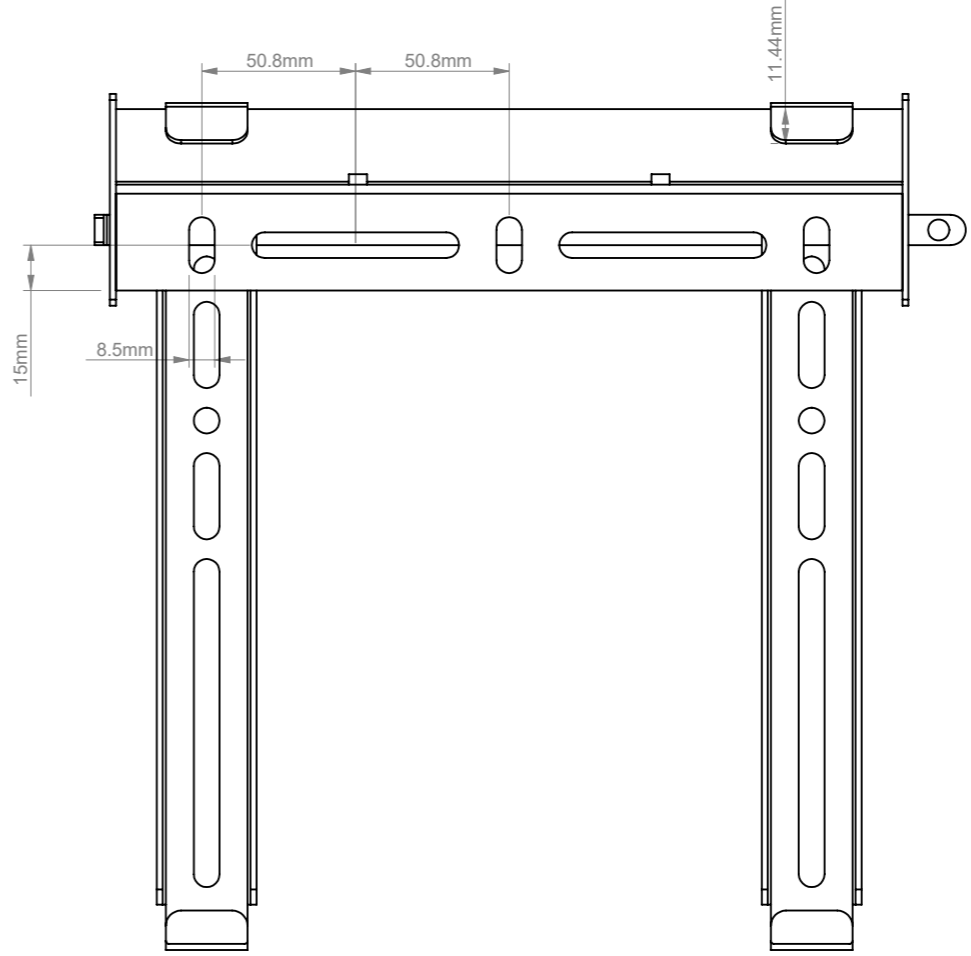

THE INFORMATION CONTAINED IN THIS DRAWING IS THE SOLE PROPERTY OF B-TECH INTERNATIONAL DESIGN AND MANUFACTURING LIMITED, ANY REPRODUCTION IN PART OR WHOLE WITHOUT THE WRITTEN PERMISSION OF B-TECH INTERNATIONAL DESIGN AND MANUFACTURING LIMITED IS PROHIBITED.

∅ 7mm
∅ 8.5mm

| | | |
|---|-------------------------|--|
| B-Tech International Design and Manufacturing Limited | | B-Tech No: BTV500 |
| Part of the B-Tech International Group of Companies | | Version: 2.0 |
|  UNLESS OTHERWISE SPECIFIED DIMENSIONS ARE IN MILLIMETERS | Size: A3 | Title: Universal Flat Screen Wall Mount |
| | Scale: 1:5 | Revision: 0.0 |
| Sheet: 1 of 1 | Date: 25/11/2016 | File Name: BTD-BTV500-R0.0 |