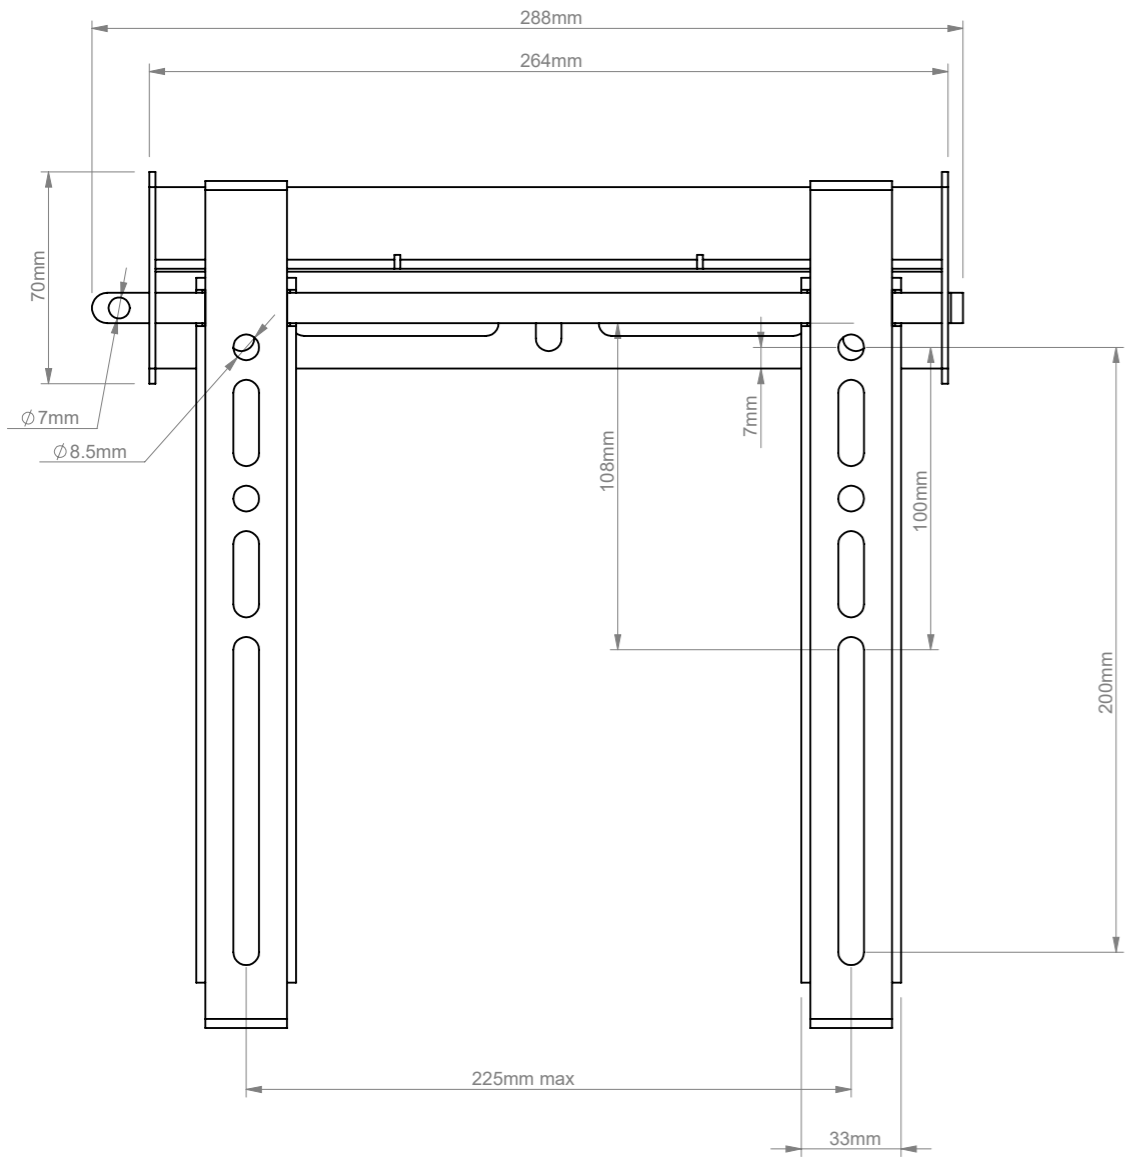

THE INFORMATION CONTAINED IN THIS DRAWING IS THE SOLE PROPERTY OF B-TECH INTERNATIONAL DESIGN AND MANUFACTURING LIMITED, ANY REPRODUCTION IN PART OR WHOLE WITHOUT THE WRITTEN PERMISSION OF B-TECH INTERNATIONAL DESIGN AND MANUFACTURING LIMITED IS PROHIBITED.

∅ 7mm
∅ 8.5mm

| | | |
|---|-------------------------|--|
| B-Tech International Design and Manufacturing Limited | | B-Tech No: BTV500 |
| Part of the B-Tech International Group of Companies | | Version: 2.0 |
|  UNLESS OTHERWISE SPECIFIED DIMENSIONS ARE IN MILLIMETERS | Size: A3 | Title: Universal Flat Screen Wall Mount |
| | Scale: 1:5 | Revision: 0.0 |
| Sheet: 1 of 1 | Date: 25/11/2016 | File Name: BTD-BTV500-R0.0 |