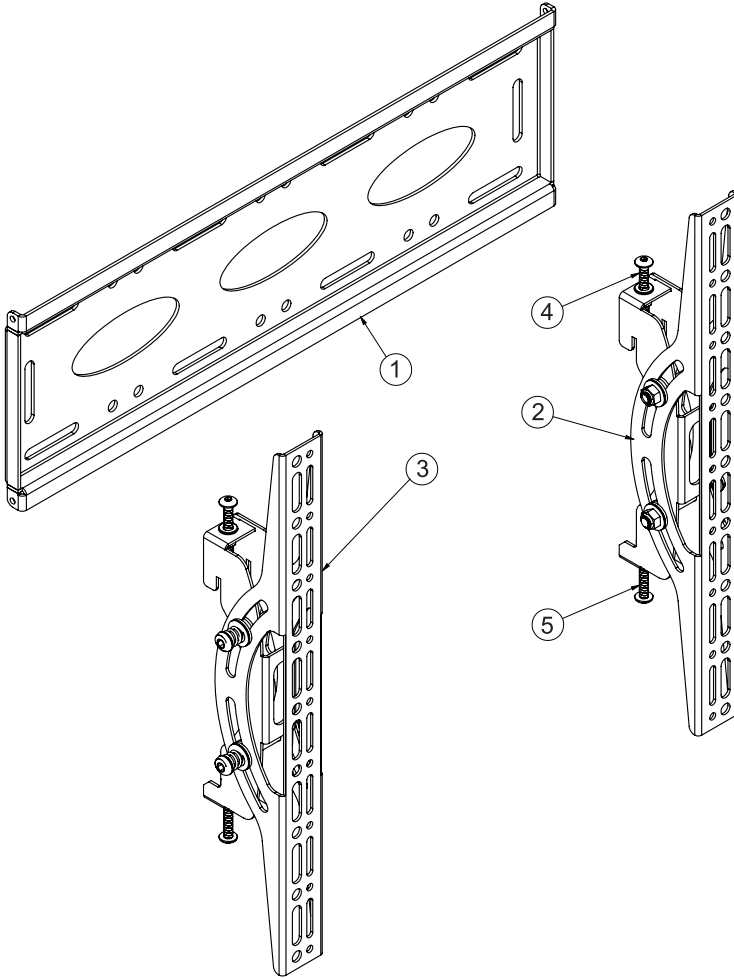

**BT8431-PRO
PARTS LIST**

Suitable for loads up
to 50kg

No	PART NAME	QTY
1	WALL PLATE	1
2	INTERFACE ARM A	1
3	INTERFACE ARM B	1
4	LEVELLING SCREW	2
5	SECURITY SCREW	2
6	4AF SECURITY HEX KEY	1
INTERFACE KIT		
A	M4 x 12mm SCREW	4
B	M4 x 25mm SCREW	4
C	M4 x 40mm SCREW	4
D	M6 x 16mm SCREW	4
E	M6 x 25mm SCREW	4
F	M6 x 40mm SCREW	4
G	M8 x 16mm SCREW	4
H	M8 x 25mm SCREW	4
I	M8 x 40mm SCREW	4
J	MULTIWASHER	4
K	5mm SPACER	4
L	13mm SPACER	4
M	24mm SPACER	4
FIXING KIT		
A1	M8 x 50mm COACH SCREW	6
A2	M8 METAL WASHER	6
A3	No. 10 WALL PLUG	6