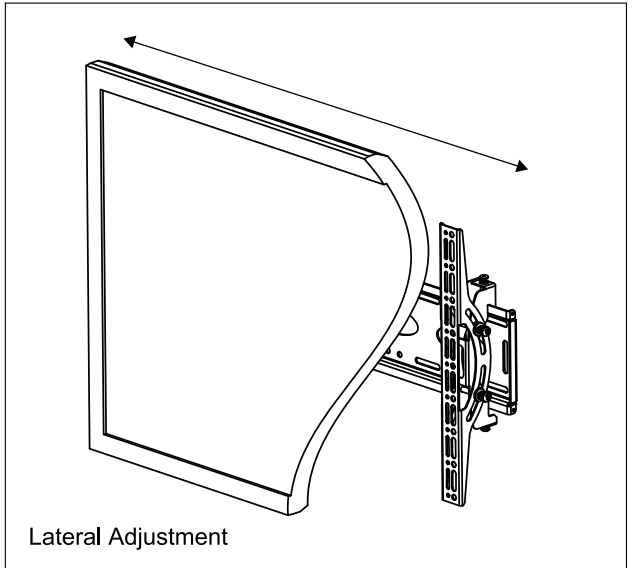

**BT8431-PRO
PARTS LIST**

Suitable for loads up
to 50kg

No	PART NAME	QTY
1	WALL PLATE	1
2	INTERFACE ARM A	1
3	INTERFACE ARM B	1
4	LEVELLING SCREW	2
5	SECURITY SCREW	2
6	4AF SECURITY HEX KEY	1
INTERFACE KIT		
A	M4 x 12mm SCREW	4
B	M4 x 25mm SCREW	4
C	M4 x 40mm SCREW	4
D	M6 x 16mm SCREW	4
E	M6 x 25mm SCREW	4
F	M6 x 40mm SCREW	4
G	M8 x 16mm SCREW	4
H	M8 x 25mm SCREW	4
I	M8 x 40mm SCREW	4
J	MULTIWASHER	4
K	5mm SPACER	4
L	13mm SPACER	4
M	24mm SPACER	4
FIXING KIT		
A1	M8 x 50mm COACH SCREW	6
A2	M8 METAL WASHER	6
A3	No. 10 WALL PLUG	6

PLEASE KEEP THIS FOR FUTURE REFERENCE

INSTALLATION INSTRUCTIONS

1 Attach wall plate to either a concrete or stud wall.

i. Concrete wall

10mm (7/16")
masonry bit

ii. Stud wall

6mm (1/4")
wood bit

3

Hook flat screen onto wall mount (this may require 2 people).

4

Optional - Screen levelling adjustment.

5

Secure interface arms to wall plate.

6

Adjust the tilt by hand.

POLE MOUNTING