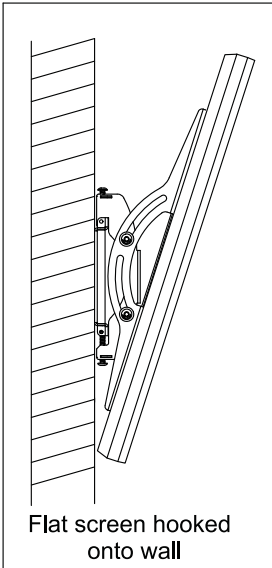

3

Hook flat screen onto wall mount (this may require 2 people).