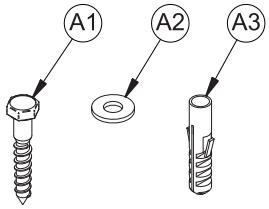

**BT8431-PRO
PARTS LIST**

Suitable for loads up
to 50kg

No	PART NAME	QTY
1	WALL PLATE	1
2	INTERFACE ARM A	1
3	INTERFACE ARM B	1
4	LEVELLING SCREW	2
5	SECURITY SCREW	2
6	4AF SECURITY HEX KEY	1
INTERFACE KIT		
A	M4 x 12mm SCREW	4
B	M4 x 25mm SCREW	4
C	M4 x 40mm SCREW	4
D	M6 x 16mm SCREW	4
E	M6 x 25mm SCREW	4
F	M6 x 40mm SCREW	4
G	M8 x 16mm SCREW	4
H	M8 x 25mm SCREW	4
I	M8 x 40mm SCREW	4
J	MULTIWASHER	4
K	5mm SPACER	4
L	13mm SPACER	4
M	24mm SPACER	4
FIXING KIT		
A1	M8 x 50mm COACH SCREW	6
A2	M8 METAL WASHER	6
A3	No. 10 WALL PLUG	6