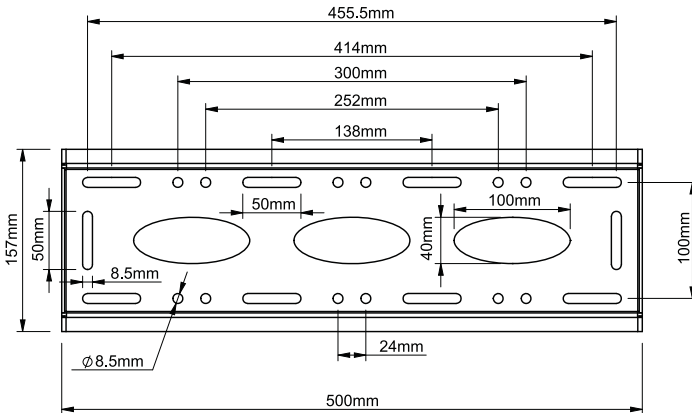

Hook flat screen onto wall mount (this may require 2 people).

4

Optional - Screen levelling adjustment.

5

Secure interface arms to wall plate.

6

Adjust the tilt by hand.

POLE MOUNTING

**Single Screen
Pole Mounted**

**Two Screens
Pole Mounted
Back-to-Back**

**Two Screens
Dual Pole Mounted
Back-to-Back**

BT8431-PRO PRODUCT DIMENSIONS

WALL PLATE

THESE INSTRUCTIONS ARE INTENDED AS A GUIDE ONLY AND B-TECH ACCEPTS NO LIABILITY FOR THE ACCURACY OF THE INFORMATION CONTAINED IN THIS DOCUMENT.