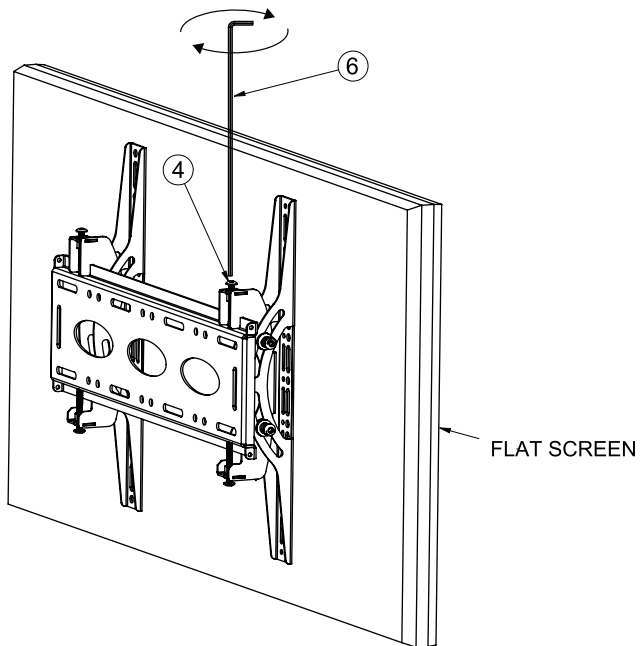

**BT8431-PRO
PARTS LIST**

Suitable for loads up
to 50kg

No	PART NAME	QTY
1	WALL PLATE	1
2	INTERFACE ARM A	1
3	INTERFACE ARM B	1
4	LEVELLING SCREW	2
5	SECURITY SCREW	2
6	4AF SECURITY HEX KEY	1
INTERFACE KIT		
A	M4 x 12mm SCREW	4
B	M4 x 25mm SCREW	4
C	M4 x 40mm SCREW	4
D	M6 x 16mm SCREW	4
E	M6 x 25mm SCREW	4
F	M6 x 40mm SCREW	4
G	M8 x 16mm SCREW	4
H	M8 x 25mm SCREW	4
I	M8 x 40mm SCREW	4
J	MULTIWASHER	4
K	5mm SPACER	4
L	13mm SPACER	4
M	24mm SPACER	4
FIXING KIT		
A1	M8 x 50mm COACH SCREW	6
A2	M8 METAL WASHER	6
A3	No. 10 WALL PLUG	6

PLEASE KEEP THIS FOR FUTURE REFERENCE

INSTALLATION INSTRUCTIONS

1 Attach wall plate to either a concrete or stud wall.

i. Concrete wall

10mm (7/16")
masonry bit

ii. Stud wall

6mm (1/4")
wood bit

3

Hook flat screen onto wall mount (this may require 2 people).

4

Optional - Screen levelling adjustment.

5

Secure interface arms to wall plate.

6

Adjust the tilt by hand.

POLE MOUNTING