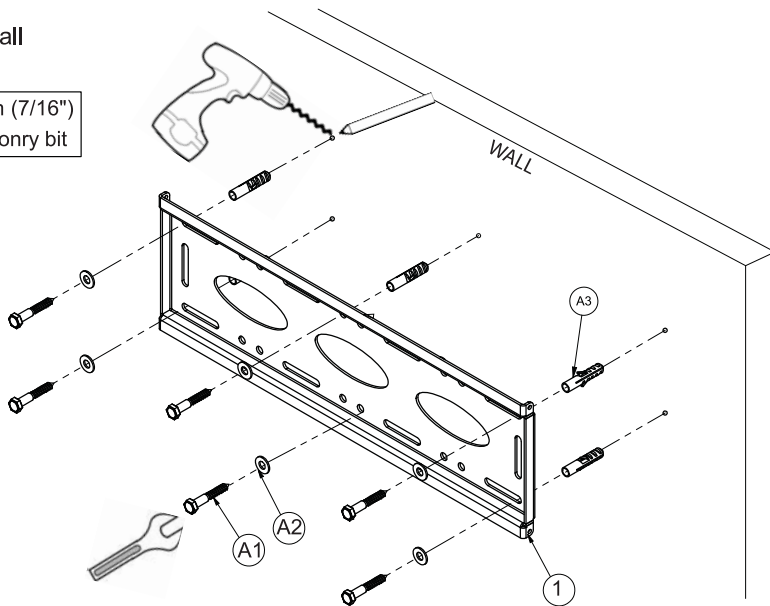

INSTALLATION INSTRUCTIONS

1 Attach wall plate to either a concrete or stud wall.

i. Concrete wall

10mm (7/16")
masonry bit