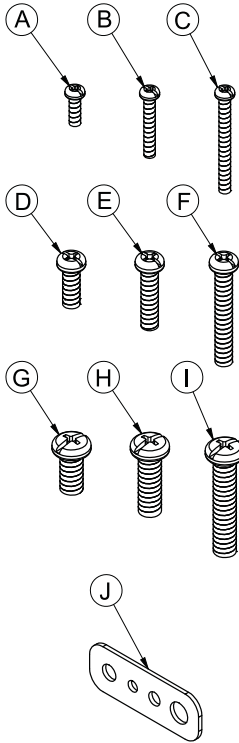

CONTENTS

Installation Safety Notes.....	2
Parts List.....	4
Installation Instructions.....	6
Pole Mounting.....	10
Product Dimensions.....	11
B-Tech Contact Details.....	12

TOOLS REQUIRED

- | | | | | | | |
|----------------------------------|--------------------------|-------|---|--------|---------------------|---------------------------|
| 13mm (1/2")
spanner or socket | Crosshead
screwdriver | Drill | 10mm (7/16")
masonry bit or
6mm (1/4") wood bit | Pencil | Level
(optional) | Stud finder
(optional) |
|----------------------------------|--------------------------|-------|---|--------|---------------------|---------------------------|

**BT8431-PRO
PARTS LIST**

Suitable for loads up
to 50kg

No	PART NAME	QTY
1	WALL PLATE	1
2	INTERFACE ARM A	1
3	INTERFACE ARM B	1
4	LEVELLING SCREW	2
5	SECURITY SCREW	2
6	4AF SECURITY HEX KEY	1
INTERFACE KIT		
A	M4 x 12mm SCREW	4
B	M4 x 25mm SCREW	4
C	M4 x 40mm SCREW	4
D	M6 x 16mm SCREW	4
E	M6 x 25mm SCREW	4
F	M6 x 40mm SCREW	4
G	M8 x 16mm SCREW	4
H	M8 x 25mm SCREW	4
I	M8 x 40mm SCREW	4
J	MULTIWASHER	4
K	5mm SPACER	4
L	13mm SPACER	4
M	24mm SPACER	4
FIXING KIT		
A1	M8 x 50mm COACH SCREW	6
A2	M8 METAL WASHER	6
A3	No. 10 WALL PLUG	6