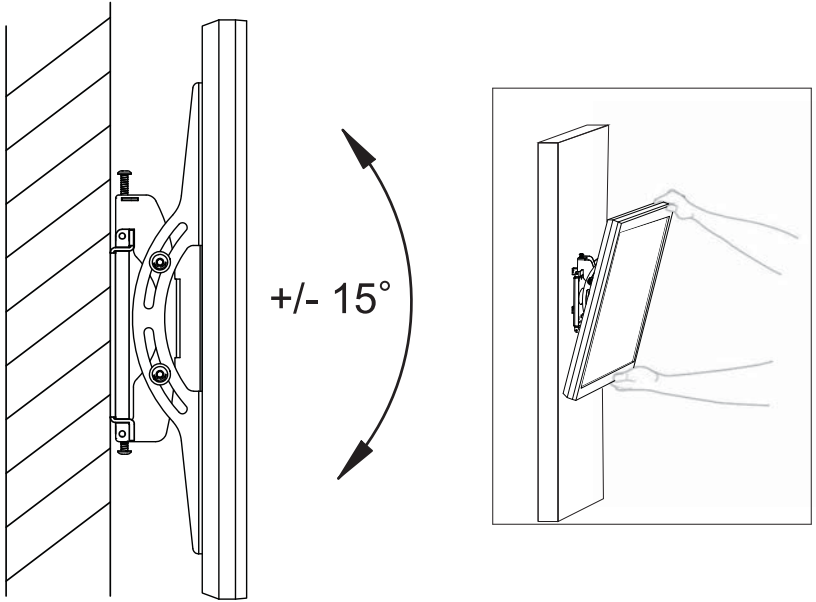

Hook flat screen onto wall mount (this may require 2 people).

4

Optional - Screen levelling adjustment.

5

Secure interface arms to wall plate.

6

Adjust the tilt by hand.

POLE MOUNTING

**Single Screen
Pole Mounted**

**Two Screens
Pole Mounted
Back-to-Back**

**Two Screens
Dual Pole Mounted
Back-to-Back**

BT8431-PRO PRODUCT DIMENSIONS

WALL PLATE

THESE INSTRUCTIONS ARE INTENDED AS A GUIDE ONLY AND B-TECH ACCEPTS NO LIABILITY FOR THE ACCURACY OF THE INFORMATION CONTAINED IN THIS DOCUMENT.