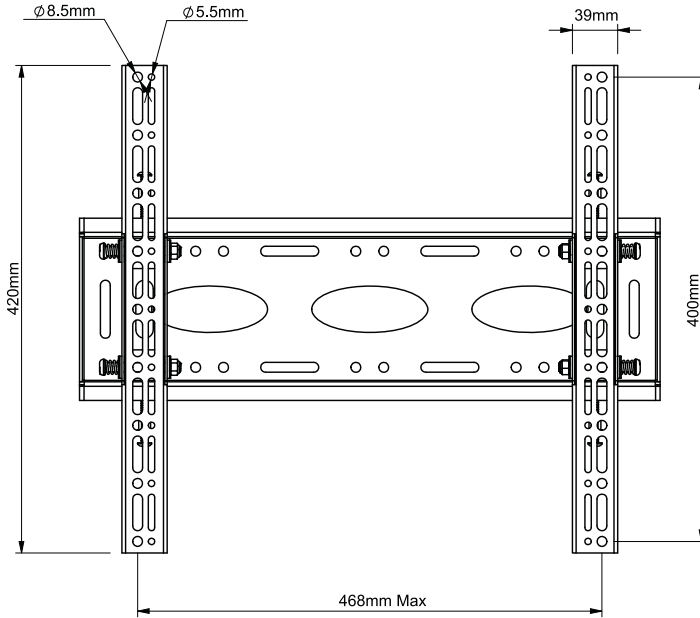

Hook flat screen onto wall mount (this may require 2 people).

4

Optional - Screen levelling adjustment.

5

Secure interface arms to wall plate.

6

Adjust the tilt by hand.

POLE MOUNTING

**Single Screen
Pole Mounted**

**Two Screens
Pole Mounted
Back-to-Back**

**Two Screens
Dual Pole Mounted
Back-to-Back**

BT8431-PRO PRODUCT DIMENSIONS

WALL PLATE

THESE INSTRUCTIONS ARE INTENDED AS A GUIDE ONLY AND B-TECH ACCEPTS NO LIABILITY FOR THE ACCURACY OF THE INFORMATION CONTAINED IN THIS DOCUMENT.