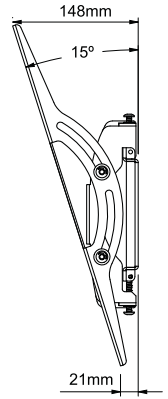

**BT8431-PRO
PARTS LIST**

Suitable for loads up
to 50kg

No	PART NAME	QTY
1	WALL PLATE	1
2	INTERFACE ARM A	1
3	INTERFACE ARM B	1
4	LEVELLING SCREW	2
5	SECURITY SCREW	2
6	4AF SECURITY HEX KEY	1
INTERFACE KIT		
A	M4 x 12mm SCREW	4
B	M4 x 25mm SCREW	4
C	M4 x 40mm SCREW	4
D	M6 x 16mm SCREW	4
E	M6 x 25mm SCREW	4
F	M6 x 40mm SCREW	4
G	M8 x 16mm SCREW	4
H	M8 x 25mm SCREW	4
I	M8 x 40mm SCREW	4
J	MULTIWASHER	4
K	5mm SPACER	4
L	13mm SPACER	4
M	24mm SPACER	4
FIXING KIT		
A1	M8 x 50mm COACH SCREW	6
A2	M8 METAL WASHER	6
A3	No. 10 WALL PLUG	6

Hook flat screen onto wall mount (this may require 2 people).

4

Optional - Screen levelling adjustment.

5

Secure interface arms to wall plate.

6

Adjust the tilt by hand.

POLE MOUNTING

**Single Screen
Pole Mounted**

**Two Screens
Pole Mounted
Back-to-Back**

**Two Screens
Dual Pole Mounted
Back-to-Back**

BT8431-PRO PRODUCT DIMENSIONS

WALL PLATE

THESE INSTRUCTIONS ARE INTENDED AS A GUIDE ONLY AND B-TECH ACCEPTS NO LIABILITY FOR THE ACCURACY OF THE INFORMATION CONTAINED IN THIS DOCUMENT.