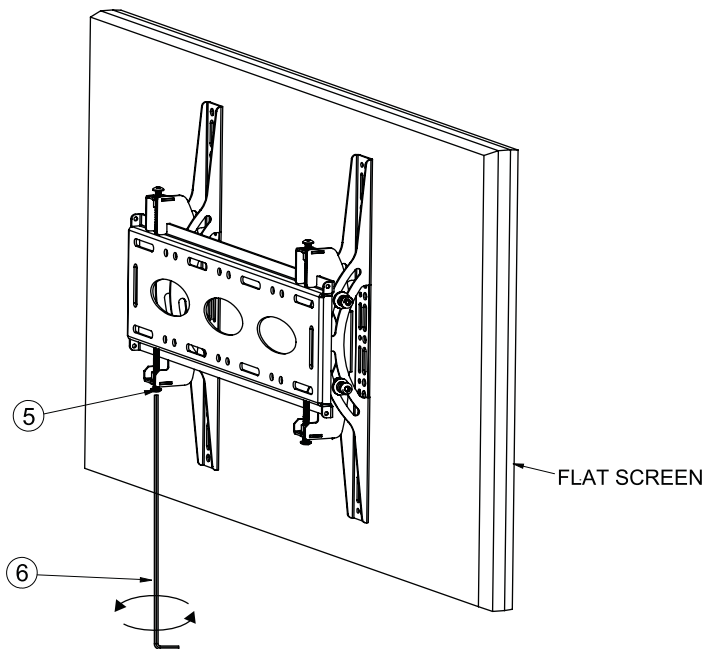

Hook flat screen onto wall mount (this may require 2 people).

4

Optional - Screen levelling adjustment.

5

Secure interface arms to wall plate.

6

Adjust the tilt by hand.

POLE MOUNTING

**Single Screen
Pole Mounted**

**Two Screens
Pole Mounted
Back-to-Back**

**Two Screens
Dual Pole Mounted
Back-to-Back**

BT8431-PRO PRODUCT DIMENSIONS

WALL PLATE

THESE INSTRUCTIONS ARE INTENDED AS A GUIDE ONLY AND B-TECH ACCEPTS NO LIABILITY FOR THE ACCURACY OF THE INFORMATION CONTAINED IN THIS DOCUMENT.