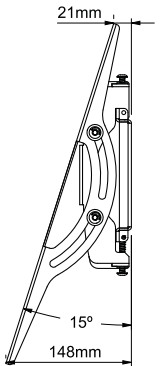

**BT8431-PRO
PARTS LIST**

Suitable for loads up
to 50kg

No	PART NAME	QTY
1	WALL PLATE	1
2	INTERFACE ARM A	1
3	INTERFACE ARM B	1
4	LEVELLING SCREW	2
5	SECURITY SCREW	2
6	4AF SECURITY HEX KEY	1
INTERFACE KIT		
A	M4 x 12mm SCREW	4
B	M4 x 25mm SCREW	4
C	M4 x 40mm SCREW	4
D	M6 x 16mm SCREW	4
E	M6 x 25mm SCREW	4
F	M6 x 40mm SCREW	4
G	M8 x 16mm SCREW	4
H	M8 x 25mm SCREW	4
I	M8 x 40mm SCREW	4
J	MULTIWASHER	4
K	5mm SPACER	4
L	13mm SPACER	4
M	24mm SPACER	4
FIXING KIT		
A1	M8 x 50mm COACH SCREW	6
A2	M8 METAL WASHER	6
A3	No. 10 WALL PLUG	6

**Single Screen
Pole Mounted**

**Two Screens
Pole Mounted
Back-to-Back**

**Two Screens
Dual Pole Mounted
Back-to-Back**

BT8431-PRO PRODUCT DIMENSIONS

WALL PLATE

THESE INSTRUCTIONS ARE INTENDED AS A GUIDE ONLY AND B-TECH ACCEPTS NO LIABILITY FOR THE ACCURACY OF THE INFORMATION CONTAINED IN THIS DOCUMENT.