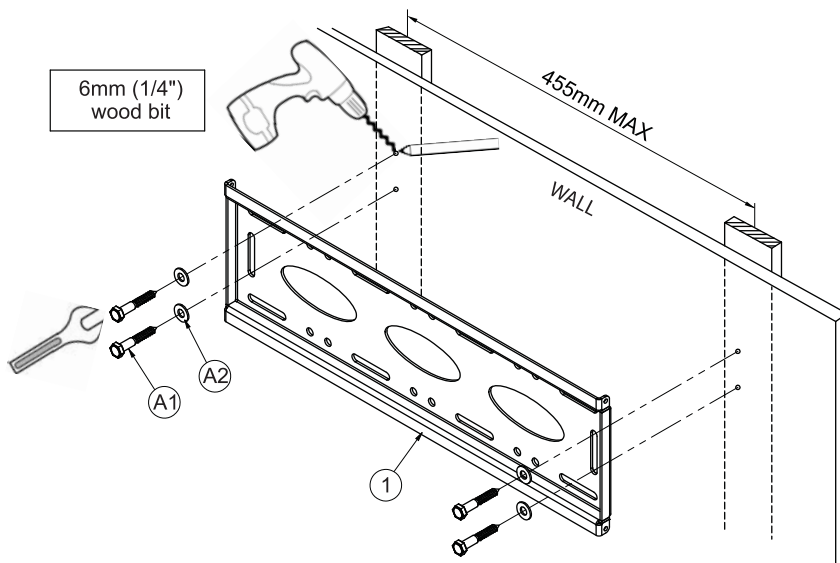

**BT8431-PRO
PARTS LIST**

Suitable for loads up
to 50kg

No	PART NAME	QTY
1	WALL PLATE	1
2	INTERFACE ARM A	1
3	INTERFACE ARM B	1
4	LEVELLING SCREW	2
5	SECURITY SCREW	2
6	4AF SECURITY HEX KEY	1
INTERFACE KIT		
A	M4 x 12mm SCREW	4
B	M4 x 25mm SCREW	4
C	M4 x 40mm SCREW	4
D	M6 x 16mm SCREW	4
E	M6 x 25mm SCREW	4
F	M6 x 40mm SCREW	4
G	M8 x 16mm SCREW	4
H	M8 x 25mm SCREW	4
I	M8 x 40mm SCREW	4
J	MULTIWASHER	4
K	5mm SPACER	4
L	13mm SPACER	4
M	24mm SPACER	4
FIXING KIT		
A1	M8 x 50mm COACH SCREW	6
A2	M8 METAL WASHER	6
A3	No. 10 WALL PLUG	6

PLEASE KEEP THIS FOR FUTURE REFERENCE

INSTALLATION INSTRUCTIONS

1 Attach wall plate to either a concrete or stud wall.

i. Concrete wall

10mm (7/16")
masonry bit

ii. Stud wall

6mm (1/4")
wood bit

3

Hook flat screen onto wall mount (this may require 2 people).

4

Optional - Screen levelling adjustment.

5

Secure interface arms to wall plate.

6

Adjust the tilt by hand.

POLE MOUNTING