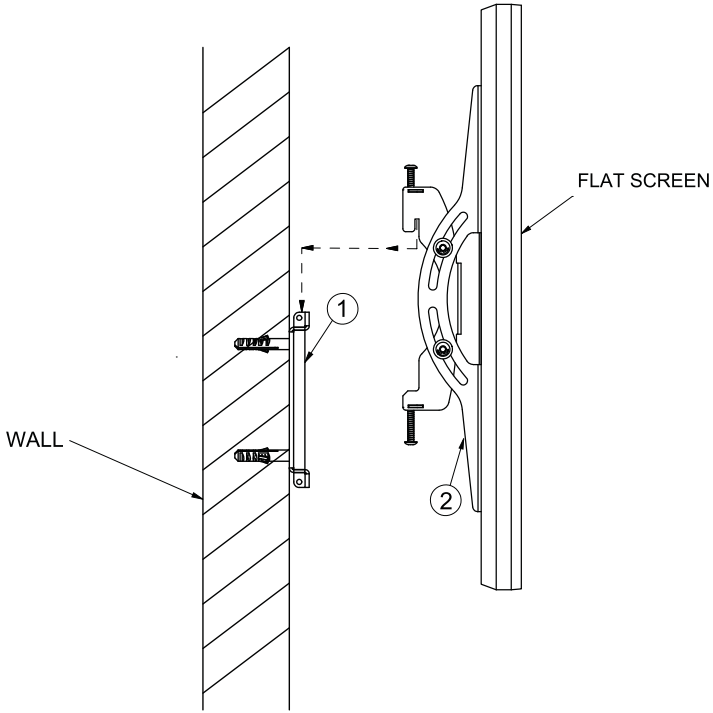

**BT8431-PRO
PARTS LIST**

Suitable for loads up
to 50kg

No	PART NAME	QTY
1	WALL PLATE	1
2	INTERFACE ARM A	1
3	INTERFACE ARM B	1
4	LEVELLING SCREW	2
5	SECURITY SCREW	2
6	4AF SECURITY HEX KEY	1
INTERFACE KIT		
A	M4 x 12mm SCREW	4
B	M4 x 25mm SCREW	4
C	M4 x 40mm SCREW	4
D	M6 x 16mm SCREW	4
E	M6 x 25mm SCREW	4
F	M6 x 40mm SCREW	4
G	M8 x 16mm SCREW	4
H	M8 x 25mm SCREW	4
I	M8 x 40mm SCREW	4
J	MULTIWASHER	4
K	5mm SPACER	4
L	13mm SPACER	4
M	24mm SPACER	4
FIXING KIT		
A1	M8 x 50mm COACH SCREW	6
A2	M8 METAL WASHER	6
A3	No. 10 WALL PLUG	6

PLEASE KEEP THIS FOR FUTURE REFERENCE

INSTALLATION INSTRUCTIONS

1 Attach wall plate to either a concrete or stud wall.

i. Concrete wall

10mm (7/16")
masonry bit

ii. Stud wall

6mm (1/4")
wood bit

3

Hook flat screen onto wall mount (this may require 2 people).

4

Optional - Screen levelling adjustment.

5

Secure interface arms to wall plate.

6

Adjust the tilt by hand.

POLE MOUNTING