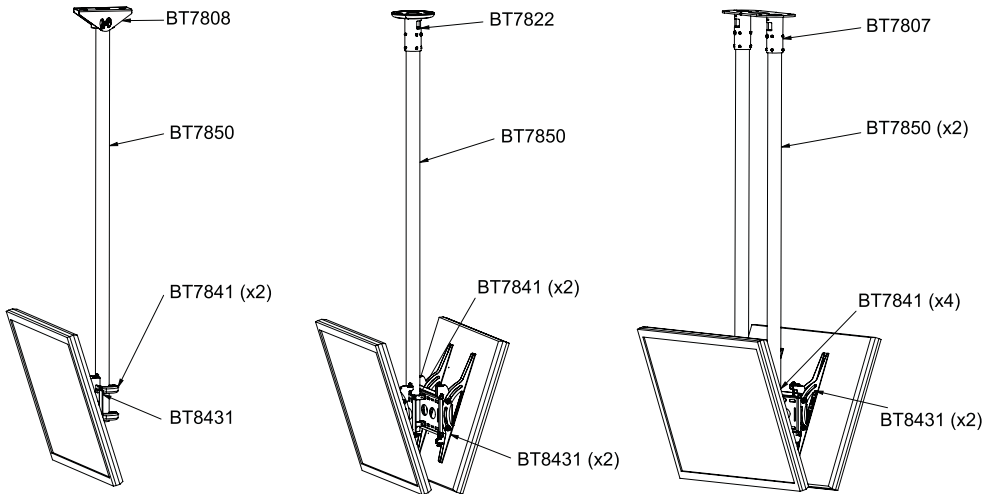

Hook flat screen onto wall mount (this may require 2 people).

4

Optional - Screen levelling adjustment.

5

Secure interface arms to wall plate.

6

Adjust the tilt by hand.

POLE MOUNTING

**Single Screen
Pole Mounted**

**Two Screens
Pole Mounted
Back-to-Back**

**Two Screens
Dual Pole Mounted
Back-to-Back**

BT8431-PRO PRODUCT DIMENSIONS

WALL PLATE

THESE INSTRUCTIONS ARE INTENDED AS A GUIDE ONLY AND B-TECH ACCEPTS NO LIABILITY FOR THE ACCURACY OF THE INFORMATION CONTAINED IN THIS DOCUMENT.