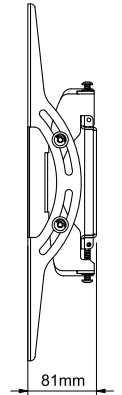

Hook flat screen onto wall mount (this may require 2 people).

4

Optional - Screen levelling adjustment.

5

Secure interface arms to wall plate.

6

Adjust the tilt by hand.

POLE MOUNTING

**Single Screen
Pole Mounted**

**Two Screens
Pole Mounted
Back-to-Back**

**Two Screens
Dual Pole Mounted
Back-to-Back**

BT8431-PRO PRODUCT DIMENSIONS

WALL PLATE

THESE INSTRUCTIONS ARE INTENDED AS A GUIDE ONLY AND B-TECH ACCEPTS NO LIABILITY FOR THE ACCURACY OF THE INFORMATION CONTAINED IN THIS DOCUMENT.