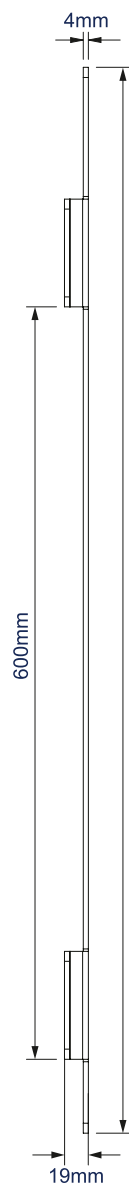

SIDE VIEW

PACKING INFORMATION

COLOUR:	ORDER REF:	EAN CODE:	MASTER CARTON QTY:	INNER CARTON QTY:	MASTER CARTON WEIGHT:	MASTER CARTON CUBE:
Black	BT8390-WFK3/B	5019318501456	1	0	2kg	0.012cbm

ORIGINAL DESIGN BY B-TECH - REGISTERED COMMUNITY DESIGN NO.: 004038040-0041

ACCESSORIES AND RELATED PRODUCTS

BT8390-030/050/070/150/175/200

Mounting Rails can be fixed to columns, walls or poles using System X components

BT8380-060/180/240

Vertical Support Columns for freestanding, mobile or bolt-down screen mounting

BT8390-VESA800F

BT8390-VESA800F are XL interface arms designed for mounting screens using VESA fixings up to 800

BT8390-VESA1200F

BT8390-VESA1200F are XXL interface arms designed for mounting screens using VESA fixings up to 1200