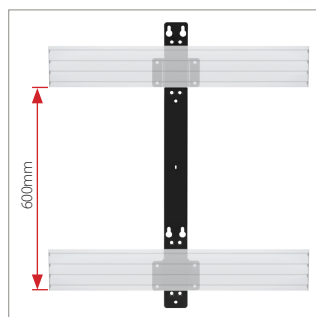

SPECIFICATION

Recommended interface arms BT8390-VESA800F & BT8390-VESA1200F

Distance from wall (to front of rail) 49mm

Colour Black

Brackets supplied (per pack) 1

Quantity of brackets required per rail length (landscape installs):

Rail Length	Qty
0 - 2000mm	2pcs
2001 - 3500mm	3pcs
3501 - 5500mm	4pcs
5501 - 7750mm	5pcs
7751 - 8500mm	6pcs

FEATURES

- Designed to allow two BT8390 horizontal rails to be mounted to the wall
- Dramatically reduces install times by eliminating the need to measure the distance between mounted rails
- Can also be used for video wall installations that use vertical support columns*
- Must be used with two mounting rails
- Keyhole fixings for quick and easy installation
- All mounting hardware included

*Extra fixings are required to fit to columns, please contact us for details

Can also be used for video wall installations that use Vertical Support Columns

Dramatically reduces install times by eliminating the need to measure the distance between the rails