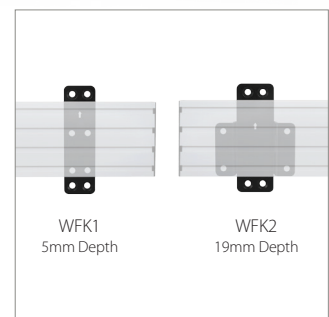

SPECIFICATION

Recommended interface arms BT8390-VESA800F & BT8390-VESA1200F

Distance from wall (to front of rail) 49mm

Colour Black

Brackets supplied (per pack) 1

Quantity of brackets required per rail length (landscape installs):

Rail Length	Qty
0 - 2000mm	2pcs
2001 - 3500mm	3pcs
3501 - 5500mm	4pcs
5501 - 7750mm	5pcs
7751 - 8500mm	6pcs

FEATURES

- Designed to allow two BT8390 horizontal rails to be mounted to the wall
- Dramatically reduces install times by eliminating the need to measure the distance between mounted rails
- Can also be used for video wall installations that use vertical support columns*
- Must be used with two mounting rails
- Keyhole fixings for quick and easy installation
- All mounting hardware included

*Extra fixings are required to fit to columns, please contact us for details

Can also be used for video wall installations that use Vertical Support Columns

Dramatically reduces install times by eliminating the need to measure the distance between the rails

All mounting hardware included

Single Rail Mounting Brackets are also available, please see **BT8390-WFK1** & **BT8390-WFK2**

FRONT VIEW

SIDE VIEW

PACKING INFORMATION

COLOUR:	ORDER REF:	EAN CODE:	MASTER CARTON QTY:	INNER CARTON QTY:	MASTER CARTON WEIGHT:	MASTER CARTON CUBE:
Black	BT8390-WFK3/B	5019318501456	1	0	2kg	0.012cbm