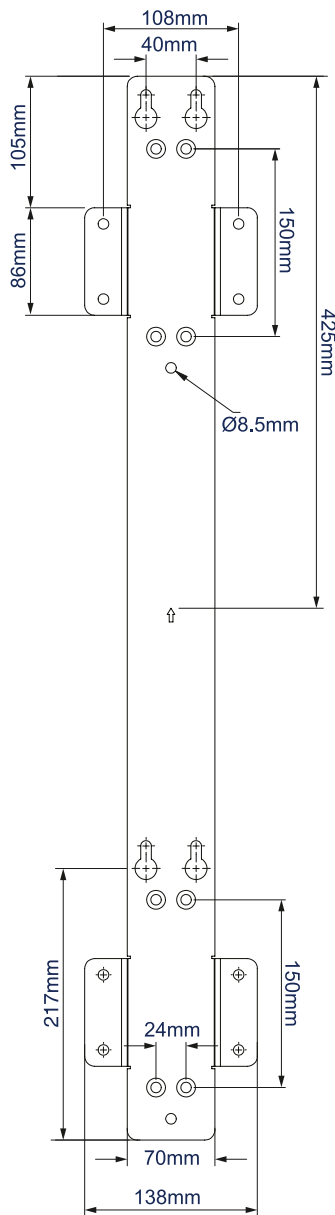

FRONT VIEW

PACKING INFORMATION

COLOUR:	ORDER REF:	EAN CODE:	MASTER CARTON QTY:	INNER CARTON QTY:	MASTER CARTON WEIGHT:	MASTER CARTON CUBE:
Black	BT8390-WFK3/B	5019318501456	1	0	2kg	0.012cbm

ORIGINAL DESIGN BY B-TECH - REGISTERED COMMUNITY DESIGN NO.: 004038040-0041

ACCESSORIES AND RELATED PRODUCTS

BT8390-030/050/070/150/175/200

Mounting Rails can be fixed to columns, walls or poles using System X components

BT8380-060/180/240

Vertical Support Columns for freestanding, mobile or bolt-down screen mounting

BT8390-VESA800F

BT8390-VESA800F are XL interface arms designed for mounting screens using VESA fixings up to 800

BT8390-VESA1200F

BT8390-VESA1200F are XXL interface arms designed for mounting screens using VESA fixings up to 1200